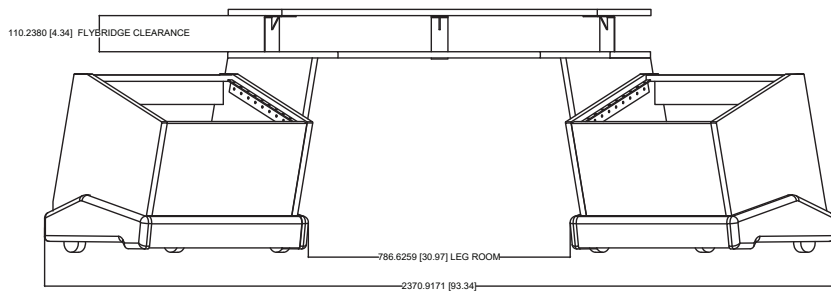

## DIMENSIONAL SPECIFICATIONS

NOVA-H10-B

Desk Height Range of Adjustment

1

with optional Flybridge  
(rear view)

with optional Flybridge  
(front view)