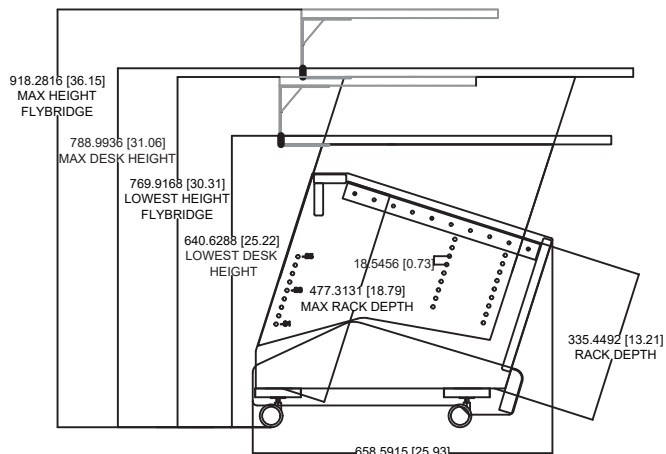

## DIMENSIONAL SPECIFICATIONS

NOVA-H10-B

Desk Height Range of Adjustment

1

with optional Flybridge  
(rear view)

with optional Flybridge  
(front view)