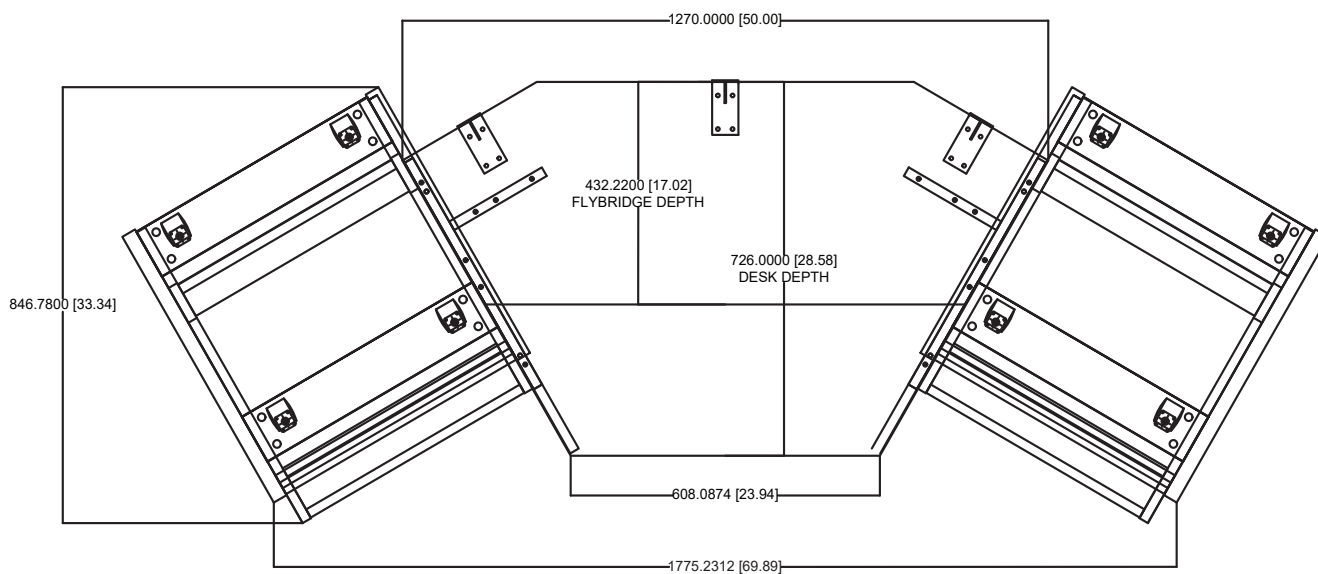

## DIMENSIONAL SPECIFICATIONS

NOVA-H10-B

Desk Height Range of Adjustment

1

with optional Flybridge  
(rear view)

with optional Flybridge  
(front view)