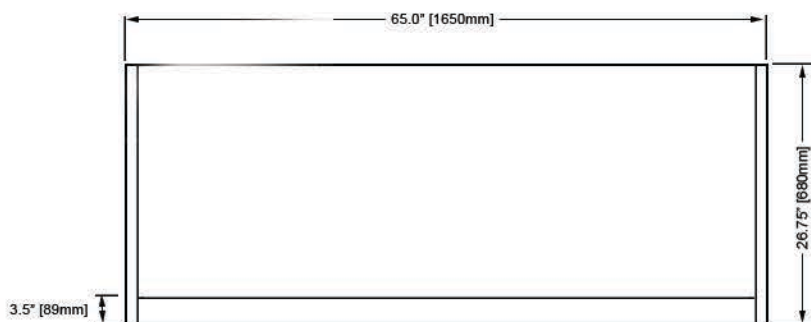

## EDIT DESK

ECLIPSE Edit Desk is a flexible workstation solution featuring full length padded armrest, smooth writing surface, steel leg assemblies.

Options include: Mahogany end panel trim, pull-out desk drawer, integrated 11 RU space rack (shown) which can be mounted on left or right side.

EG4-EDIT-1650-R-B-B-B

E-EDIT-R-B-B-S

**Note:**  
11 RU Spaces  
Rack Depth: 20.4" [519mm]

E-EDIT-N-B-M-S

EG4-EDIT-1650-N-B-B-B