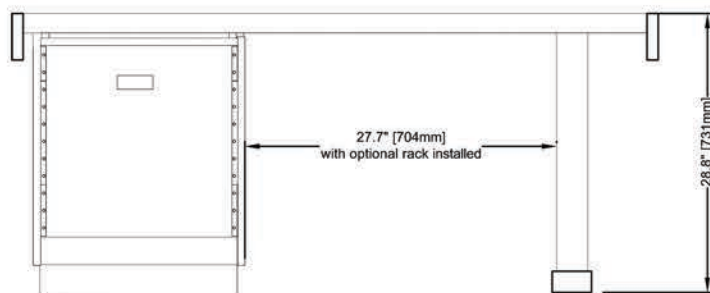

## EDIT DESK

ECLIPSE Edit Desk is a flexible workstation solution featuring full length padded armrest, smooth writing surface, steel leg assemblies.

Options include: Mahogany end panel trim, pull-out desk drawer, integrated 11 RU space rack (shown) which can be mounted on left or right side.

EG4-EDIT-1650-R-B-B-B

E-EDIT-R-B-B-S

**Note:**  
11 RU Spaces  
Rack Depth: 20.4" [519mm]

E-EDIT-N-B-M-S

EG4-EDIT-1650-N-B-B-B