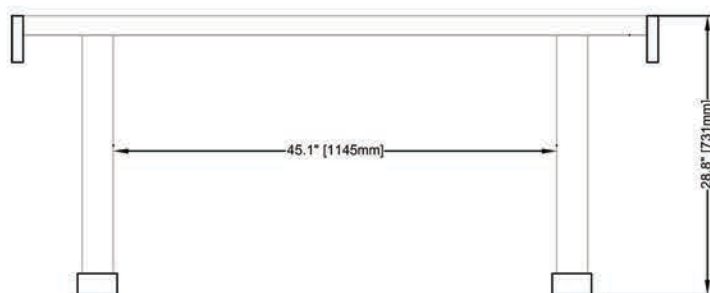

EG4-EDIT-1650-R-B-B-B

E-EDIT-R-B-B-S

**Note:**  
11 RU Spaces  
Rack Depth: 20.4" [519mm]

E-EDIT-N-B-M-S

EG4-EDIT-1650-N-B-B-B