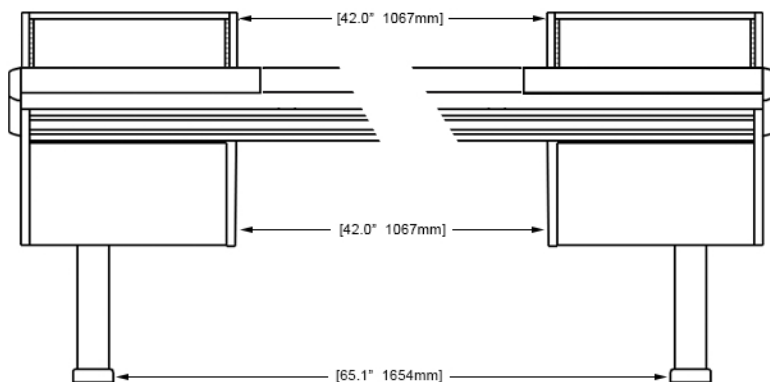

Options and accessories include: Mahogany end panel trim, rail-mounted isolating speaker platforms, articulating monitor arms, off floor CPU, UPS mounting brackets, and more.

ECLIPSE console system features a sonically diffusive silhouette that minimizes acoustical influence while retaining important features of a large format console in the critical listening environment.