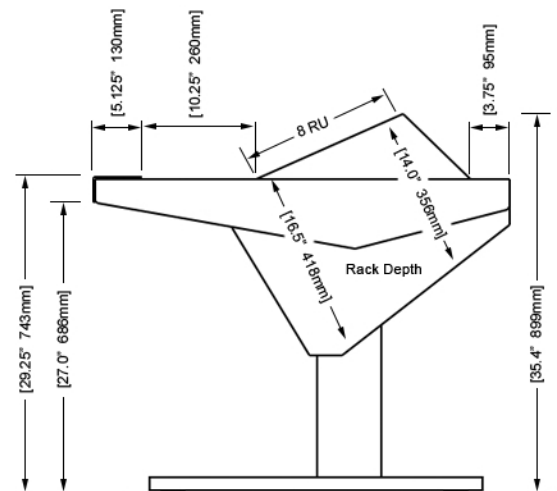

Options and accessories include: Mahogany end panel trim, rail-mounted isolating speaker platforms, articulating monitor arms, off floor CPU, UPS mounting brackets, and more.

ECLIPSE console system features a sonically diffusive silhouette that minimizes acoustical influence while retaining important features of a large format console in the critical listening environment.