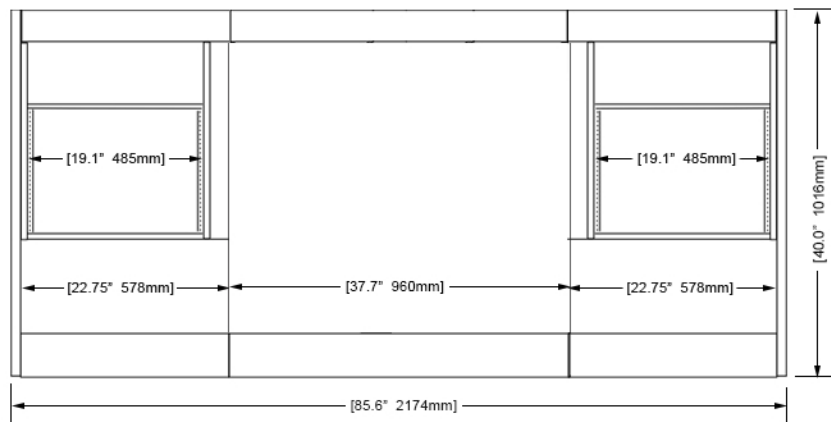

ECLIPSE console system features a sonically diffusive silhouette that minimizes acoustical influence while retaining important features of a large format console in the critical listening environment.

Creator comforts include full length padded armrest, smooth fingerprint resistant writing surfaces, ample leg room and smart optional accessories.

Cable management is integral to Eclipse console systems. Cable trays, removable access panels, cable passes between racks and platforms allow for flexible, discreet cable routing.

Options and accessories include: Mahogany end panel trim, rail-mounted isolating speaker platforms, articulating monitor arms, off floor CPU, UPS mounting brackets, and more.