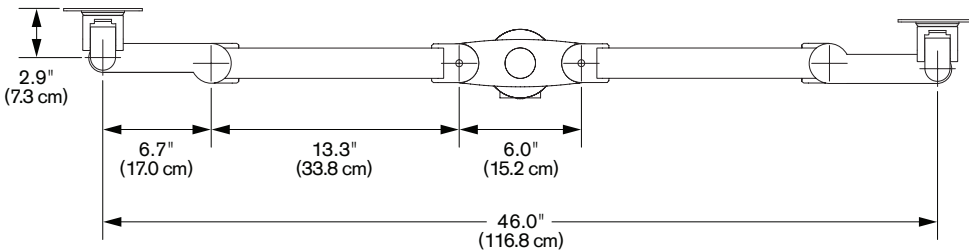

The dual mount can be clamped to desk edge or grommet, or bolted through the desk.

FEATURES

- ▲ Extremely flexible positioning of dual screens
- ▲ Independently move and adjust each arm
- ▲ Clamp mount to desk edge or bolt through desk
- ▲ Cable management reduces workplace clutter

Quickly adjust monitor position as your needs change

Instantly configure Dual 7000 to serve two users working opposite one another

Integrated cable management

Clamps to desk edge or through grommet

7000-8408

Specifications

SIDE VIEW
Vertical Range

TOP VIEW
Horizontal Range

CAPABILITIES

- Vertical range** +/- 8.0" (20.3 cm) from horizontal
- Horizontal range, per arm** 24.0" (61.0 cm)
- Rotation** 360 degrees at three joints
- Monitor tilt** 200 degrees
- Monitor pivot** Landscape to portrait
- Monitor compatibility** VESA® 75mm and 100mm
- Cable management** Cables are clipped beneath arm
- Mounting options** Desk Edge, Grommet, Thru-Desk, Side Bolt
- Monitor weight/model number** 4 - 11.5 lbs (1.8 - 5.2 kg) / 7000-500-8408
10 - 27.5 lbs (4.5 - 12.4 kg) / 7000-800-8408