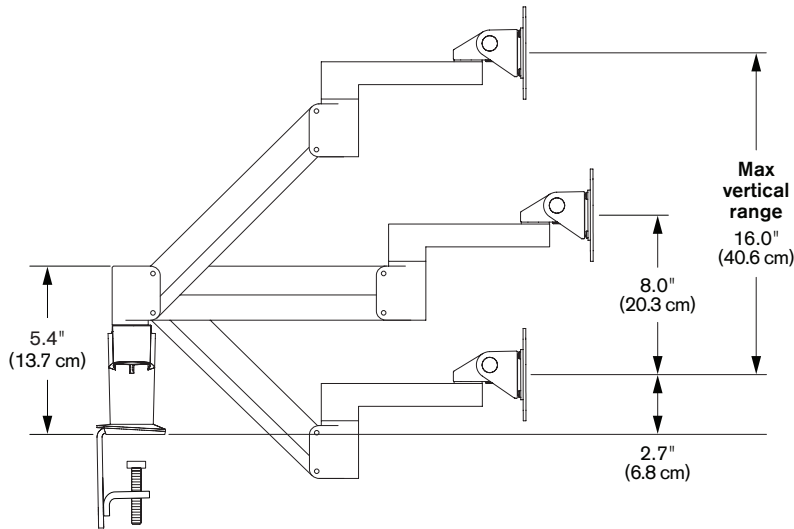

The dual mount can be clamped to desk edge or grommet, or bolted through the desk.

FEATURES

- ▲ Extremely flexible positioning of dual screens
- ▲ Independently move and adjust each arm
- ▲ Clamp mount to desk edge or bolt through desk
- ▲ Cable management reduces workplace clutter

Quickly adjust monitor position as your needs change

Instantly configure Dual 7000 to serve two users working opposite one another

Integrated cable management

Clamps to desk edge or through grommet

7000-8408

Specifications

SIDE VIEW
Vertical Range

TOP VIEW
Horizontal Range

CAPABILITIES

- Vertical range** +/- 8.0" (20.3 cm) from horizontal
- Horizontal range, per arm** 24.0" (61.0 cm)
- Rotation** 360 degrees at three joints
- Monitor tilt** 200 degrees
- Monitor pivot** Landscape to portrait
- Monitor compatibility** VESA® 75mm and 100mm
- Cable management** Cables are clipped beneath arm
- Mounting options** Desk Edge, Grommet, Thru-Desk, Side Bolt
- Monitor weight/model number** 4 - 11.5 lbs (1.8 - 5.2 kg) / 7000-500-8408
10 - 27.5 lbs (4.5 - 12.4 kg) / 7000-800-8408