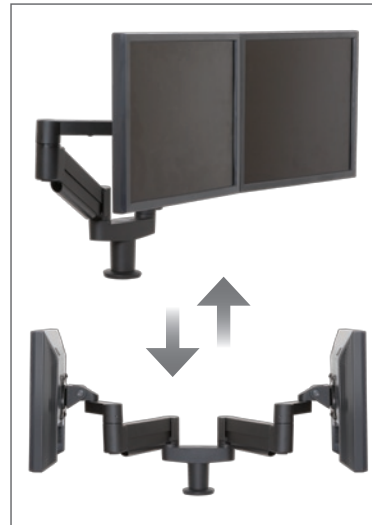

7000-8408

Dual 7000 Mount

Now you can mount two of our best-selling 7000 LCD Arms from one point on your desk. Effortlessly reposition each monitor with just one hand. You will free up desk space, even as you work in greater ergonomic comfort.

The dual mount can be clamped to desk edge or grommet, or bolted through the desk.

FEATURES

- ▲ Extremely flexible positioning of dual screens
- ▲ Independently move and adjust each arm
- ▲ Clamp mount to desk edge or bolt through desk
- ▲ Cable management reduces workplace clutter

Quickly adjust monitor position as your needs change

Instantly configure Dual 7000 to serve two users working opposite one another

Integrated cable management

Clamps to desk edge or through grommet

7000-8408

Specifications

SIDE VIEW
Vertical Range

TOP VIEW
Horizontal Range

CAPABILITIES

- Vertical range** +/- 8.0" (20.3 cm) from horizontal
- Horizontal range, per arm** 24.0" (61.0 cm)
- Rotation** 360 degrees at three joints
- Monitor tilt** 200 degrees
- Monitor pivot** Landscape to portrait
- Monitor compatibility** VESA® 75mm and 100mm
- Cable management** Cables are clipped beneath arm
- Mounting options** Desk Edge, Grommet, Thru-Desk, Side Bolt
- Monitor weight/model number** 4 - 11.5 lbs (1.8 - 5.2 kg) / 7000-500-8408
10 - 27.5 lbs (4.5 - 12.4 kg) / 7000-800-8408