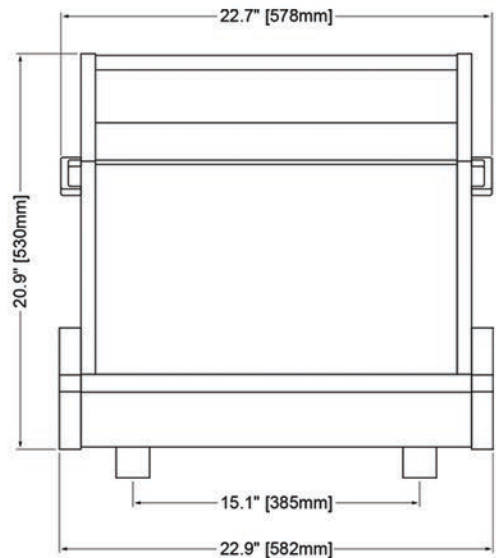

Spire

RACK N ROLL H10

RR-H10-B

RR-H10-M

Spire Rack N Roll provides 10 RU of space in a convenient side car accessory that puts essential gear within reach when needed. Rolls smoothly and fits under most desks, RR-H10 offers locking casters, side handles, and an open back design to provide easy access to cabling.

150 lb weight capacity.

Top View

Side View

Front View

Spire

RACK N ROLL L10

RR-L10-B

RR-L10-M

Spire Rack N Roll provides 10 RU of space in a convenient side car accessory that puts essential gear within reach when needed. Rolls smoothly and fits under most desks, RR-L10 offers locking casters, side handles, and an open back design to provide easy access to cabling.

150 lb weight capacity.

Top View

Side View

Front View