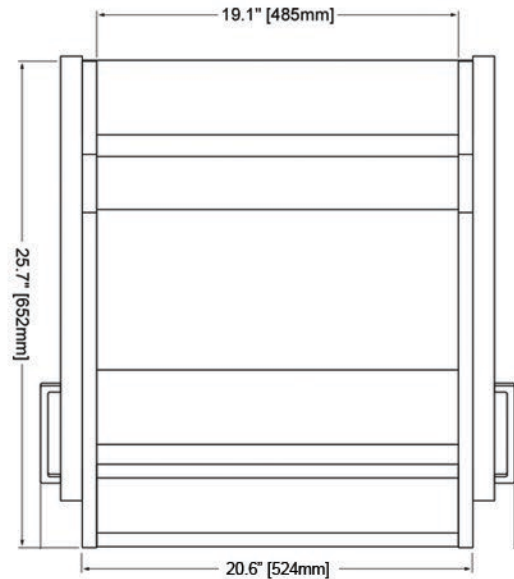

Spire

RACK N ROLL H10

RR-H10-B

RR-H10-M

Spire Rack N Roll provides 10 RU of space in a convenient side car accessory that puts essential gear within reach when needed. Rolls smoothly and fits under most desks, RR-H10 offers locking casters, side handles, and an open back design to provide easy access to cabling.

150 lb weight capacity.

Top View

Side View

Front View

Spire

RACK N ROLL L10

RR-L10-B

RR-L10-M

Spire Rack N Roll provides 10 RU of space in a convenient side car accessory that puts essential gear within reach when needed. Rolls smoothly and fits under most desks, RR-L10 offers locking casters, side handles, and an open back design to provide easy access to cabling.

150 lb weight capacity.

Top View

Side View

Front View