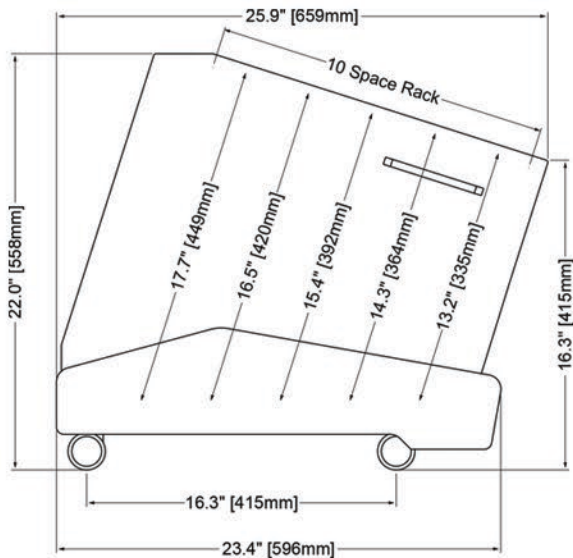

Spire

RACK N ROLL H10

RR-H10-B

RR-H10-M

Spire Rack N Roll provides 10 RU of space in a convenient side car accessory that puts essential gear within reach when needed. Rolls smoothly and fits under most desks, RR-H10 offers locking casters, side handles, and an open back design to provide easy access to cabling.

150 lb weight capacity.

Top View

Side View

Front View

Spire

RACK N ROLL L10

RR-L10-B

RR-L10-M

Spire Rack N Roll provides 10 RU of space in a convenient side car accessory that puts essential gear within reach when needed. Rolls smoothly and fits under most desks, RR-L10 offers locking casters, side handles, and an open back design to provide easy access to cabling.

150 lb weight capacity.

Top View

Side View

Front View