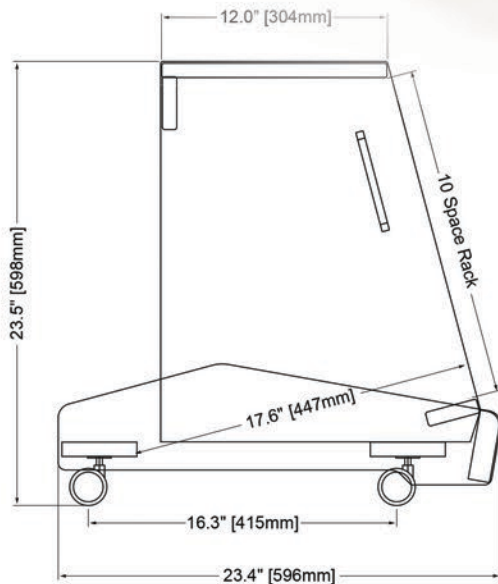

Spire

RACK N ROLL H10

RR-H10-B

RR-H10-M

Spire Rack N Roll provides 10 RU of space in a convenient side car accessory that puts essential gear within reach when needed. Rolls smoothly and fits under most desks, RR-H10 offers locking casters, side handles, and an open back design to provide easy access to cabling.

150 lb weight capacity.

Top View

Side View

Front View

Spire

RACK N ROLL L10

RR-L10-B

RR-L10-M

Spire Rack N Roll provides 10 RU of space in a convenient side car accessory that puts essential gear within reach when needed. Rolls smoothly and fits under most desks, RR-L10 offers locking casters, side handles, and an open back design to provide easy access to cabling.

150 lb weight capacity.

Top View

Side View

Front View