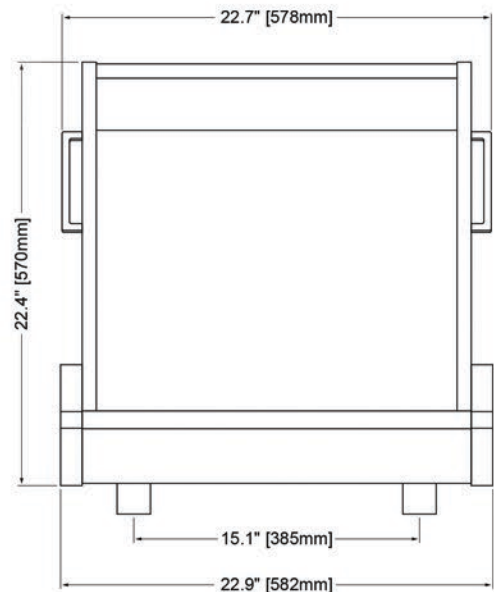

Spire

RACK N ROLL H10

RR-H10-B

RR-H10-M

Spire Rack N Roll provides 10 RU of space in a convenient side car accessory that puts essential gear within reach when needed. Rolls smoothly and fits under most desks, RR-H10 offers locking casters, side handles, and an open back design to provide easy access to cabling.

150 lb weight capacity.

Top View

Side View

Front View

Spire

RACK N ROLL L10

RR-L10-B

RR-L10-M

Spire Rack N Roll provides 10 RU of space in a convenient side car accessory that puts essential gear within reach when needed. Rolls smoothly and fits under most desks, RR-L10 offers locking casters, side handles, and an open back design to provide easy access to cabling.

150 lb weight capacity.

Top View

Side View

Front View