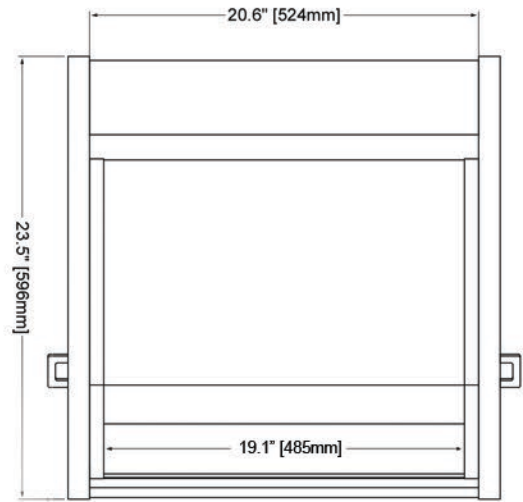

Spire

RACK N ROLL H10

RR-H10-B

RR-H10-M

Spire Rack N Roll provides 10 RU of space in a convenient side car accessory that puts essential gear within reach when needed. Rolls smoothly and fits under most desks, RR-H10 offers locking casters, side handles, and an open back design to provide easy access to cabling.

150 lb weight capacity.

Top View

Side View

Front View

Spire

RACK N ROLL L10

RR-L10-B

RR-L10-M

Spire Rack N Roll provides 10 RU of space in a convenient side car accessory that puts essential gear within reach when needed. Rolls smoothly and fits under most desks, RR-L10 offers locking casters, side handles, and an open back design to provide easy access to cabling.

150 lb weight capacity.

Top View

Side View

Front View