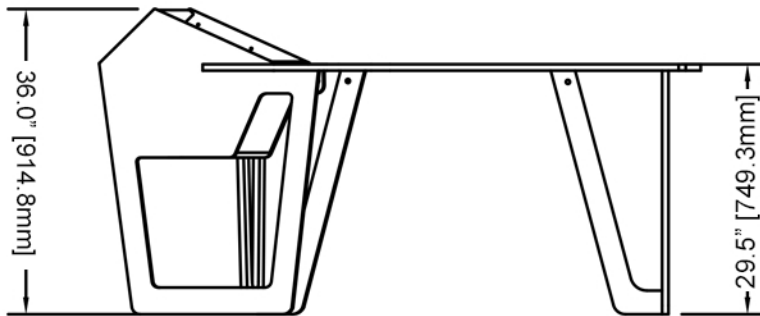

AIRE EDIT L

Shown with optional modesty panel kit

Dimensions and weight:

Desk

Shipping weight: 80 lbs.
 Packed Dimensions: 66" x 49" x 3"
 Net weight: 76 lbs.
 Max. load: 250lbs (evenly distributed)
 NOT INTENDED FOR OUTDOOR USE
 OR HIGH HUMIDITY ENVIRONMENTS.

Modesty Panel Kit

Shipping weight: 18 lbs
 Packed Dimensions: 53" x 16" x 3"
 Net weight: 16 lbs

With optional modesty panel kit

ARGOSY DESIGN GROUP