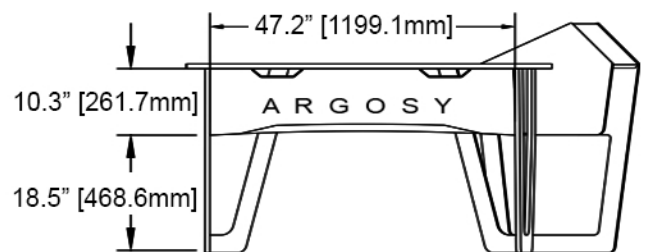

AIRE EDIT L

Shown with optional modesty panel kit

Dimensions and weight:

Desk

Shipping weight: 80 lbs.
 Packed Dimensions: 66" x 49" x 3"
 Net weight: 76 lbs.
 Max. load: 250lbs (evenly distributed)
 NOT INTENDED FOR OUTDOOR USE
 OR HIGH HUMIDITY ENVIRONMENTS.

Modesty Panel Kit

Shipping weight: 18 lbs
 Packed Dimensions: 53" x 16" x 3"
 Net weight: 16 lbs

With optional modesty panel kit

ARGOSY DESIGN GROUP