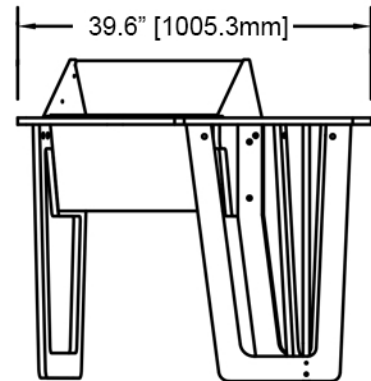

AIRE EDIT L

Shown with optional modesty panel kit

Dimensions and weight:

Desk

Shipping weight: 80 lbs.
 Packed Dimensions: 66" x 49" x 3"
 Net weight: 76 lbs.
 Max. load: 250lbs (evenly distributed)
 NOT INTENDED FOR OUTDOOR USE
 OR HIGH HUMIDITY ENVIRONMENTS.

Modesty Panel Kit

Shipping weight: 18 lbs
 Packed Dimensions: 53" x 16" x 3"
 Net weight: 16 lbs

With optional modesty panel kit

ARGOSY DESIGN GROUP