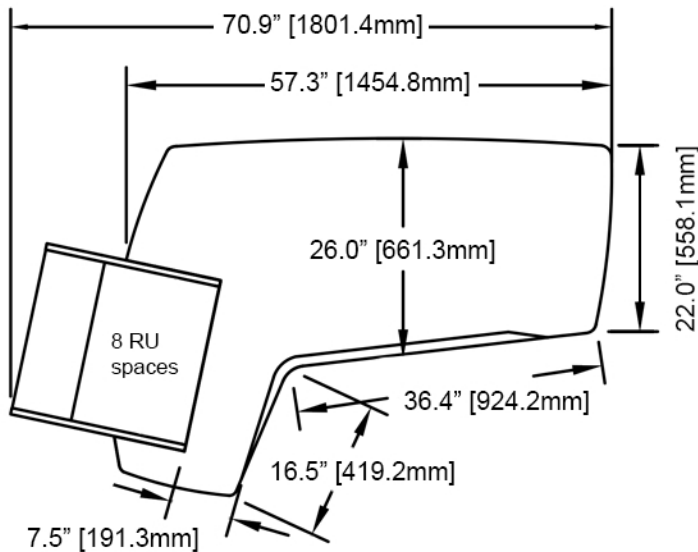

AIRE EDIT L

Shown with optional modesty panel kit

Dimensions and weight:

Desk

Shipping weight: 80 lbs.
 Packed Dimensions: 66" x 49" x 3"
 Net weight: 76 lbs.
 Max. load: 250lbs (evenly distributed)
 NOT INTENDED FOR OUTDOOR USE
 OR HIGH HUMIDITY ENVIRONMENTS.

Modesty Panel Kit

Shipping weight: 18 lbs
 Packed Dimensions: 53" x 16" x 3"
 Net weight: 16 lbs

With optional modesty panel kit

ARGOSY DESIGN GROUP