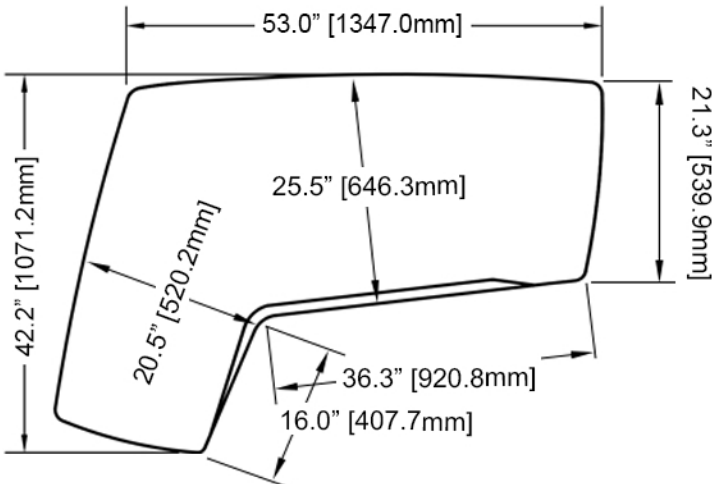

AIRE ARTIST L

Dimensions and weight:

Desk

Shipping weight: 67 lbs.
 Packaged Dimensions: 66" x 48" x 2"
 Net weight: 63 lbs.
 Max. load: 250lbs (evenly distributed)
 NOT INTENDED FOR OUTDOOR USE
 OR HIGH HUMIDITY ENVIRONMENTS.

Modesty Panel Kit

Shipping weight: 18 lbs
 Packaged Dimensions: 53" x 16" x 3"
 Net weight: 16 lbs

Shown with optional modesty panel kit

With optional modesty panel kit

ARGOSY DESIGN GROUP