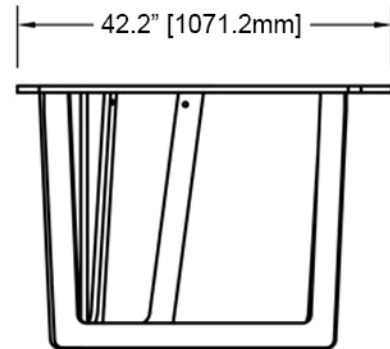

AIRE ARTIST L

Dimensions and weight:

Desk

Shipping weight: 67 lbs.
 Packaged Dimensions: 66" x 48" x 2"
 Net weight: 63 lbs.
 Max. load: 250lbs (evenly distributed)
 NOT INTENDED FOR OUTDOOR USE
 OR HIGH HUMIDITY ENVIRONMENTS.

Modesty Panel Kit

Shipping weight: 18 lbs
 Packaged Dimensions: 53" x 16" x 3"
 Net weight: 16 lbs

Shown with optional modesty panel kit

With optional modesty panel kit

ARGOSY DESIGN GROUP