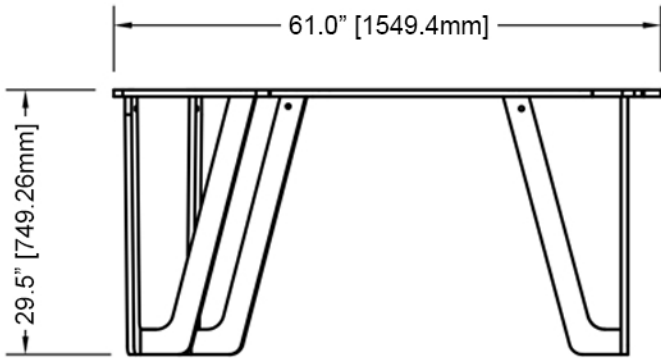

AIRE ARTIST L

Dimensions and weight:

Desk

Shipping weight: 67 lbs.
 Packaged Dimensions: 66" x 48" x 2"
 Net weight: 63 lbs.
 Max. load: 250lbs (evenly distributed)
 NOT INTENDED FOR OUTDOOR USE
 OR HIGH HUMIDITY ENVIRONMENTS.

Modesty Panel Kit

Shipping weight: 18 lbs
 Packaged Dimensions: 53" x 16" x 3"
 Net weight: 16 lbs

Shown with optional modesty panel kit

With optional modesty panel kit

ARGOSY DESIGN GROUP