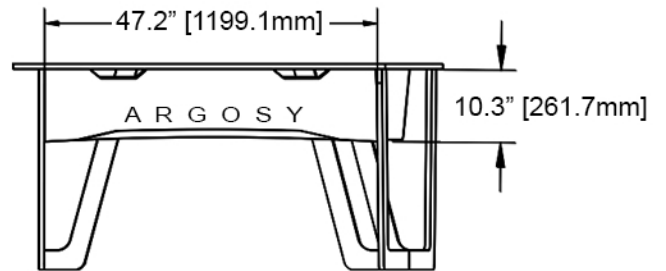

AIRE ARTIST L

Dimensions and weight:

Desk

Shipping weight: 67 lbs.
 Packaged Dimensions: 66" x 48" x 2"
 Net weight: 63 lbs.
 Max. load: 250lbs (evenly distributed)
 NOT INTENDED FOR OUTDOOR USE
 OR HIGH HUMIDITY ENVIRONMENTS.

Modesty Panel Kit

Shipping weight: 18 lbs
 Packaged Dimensions: 53" x 16" x 3"
 Net weight: 16 lbs

Shown with optional modesty panel kit

With optional modesty panel kit

ARGOSY DESIGN GROUP