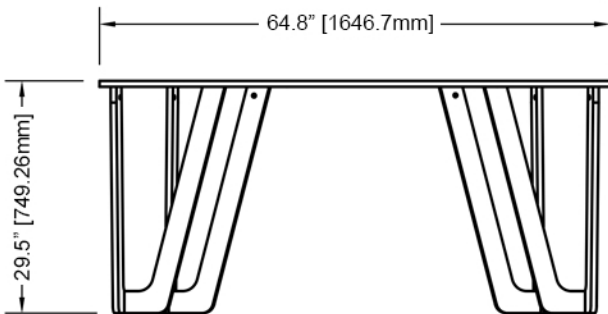

## Dimensions and weight:

### Desk

Shipping weight: 78 lbs.  
 Packaged Dimensions: 71" x 50" x 3"  
 Net weight: 74 lbs.  
 Max. load: 250lbs (evenly distributed)  
 NOT INTENDED FOR OUTDOOR USE  
 OR HIGH HUMIDITY ENVIRONMENTS.

### Modesty Panel Kit

Shipping weight: 28 lbs  
 Packaged Dimensions: 53" x 16" x 3"  
 Net weight: 24 lbs

Shown with optional modesty panel kit

With optional modesty panel kit

ARGOSY DESIGN GROUP