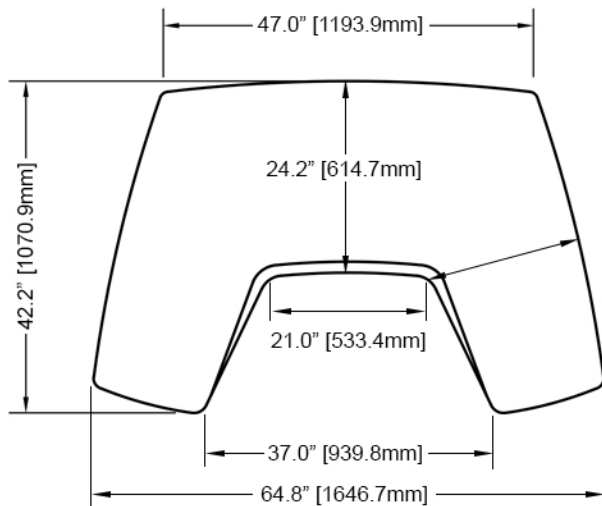

## Dimensions and weight:

### Desk

Shipping weight: 78 lbs.  
 Packaged Dimensions: 71" x 50" x 3"  
 Net weight: 74 lbs.  
 Max. load: 250lbs (evenly distributed)  
 NOT INTENDED FOR OUTDOOR USE  
 OR HIGH HUMIDITY ENVIRONMENTS.

### Modesty Panel Kit

Shipping weight: 28 lbs  
 Packaged Dimensions: 53" x 16" x 3"  
 Net weight: 24 lbs

Shown with optional modesty panel kit

With optional modesty panel kit

ARGOSY DESIGN GROUP