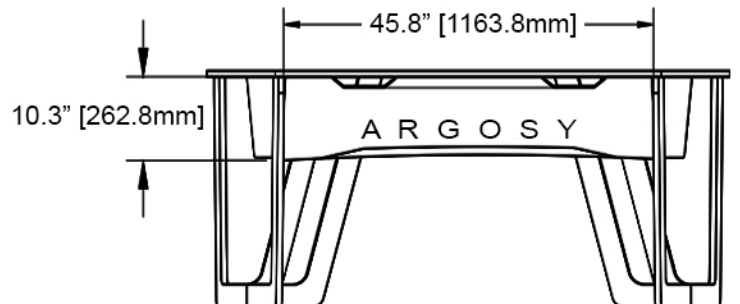

## Dimensions and weight:

### Desk

Shipping weight: 78 lbs.  
 Packaged Dimensions: 71" x 50" x 3"  
 Net weight: 74 lbs.  
 Max. load: 250lbs (evenly distributed)  
 NOT INTENDED FOR OUTDOOR USE  
 OR HIGH HUMIDITY ENVIRONMENTS.

### Modesty Panel Kit

Shipping weight: 28 lbs  
 Packaged Dimensions: 53" x 16" x 3"  
 Net weight: 24 lbs

Shown with optional modesty panel kit

With optional modesty panel kit

ARGOSY DESIGN GROUP