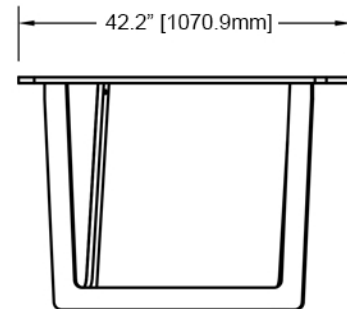

## Dimensions and weight:

### Desk

Shipping weight: 78 lbs.  
 Packaged Dimensions: 71" x 50" x 3"  
 Net weight: 74 lbs.  
 Max. load: 250lbs (evenly distributed)  
 NOT INTENDED FOR OUTDOOR USE  
 OR HIGH HUMIDITY ENVIRONMENTS.

### Modesty Panel Kit

Shipping weight: 28 lbs  
 Packaged Dimensions: 53" x 16" x 3"  
 Net weight: 24 lbs

Shown with optional modesty panel kit

With optional modesty panel kit

ARGOSY DESIGN GROUP