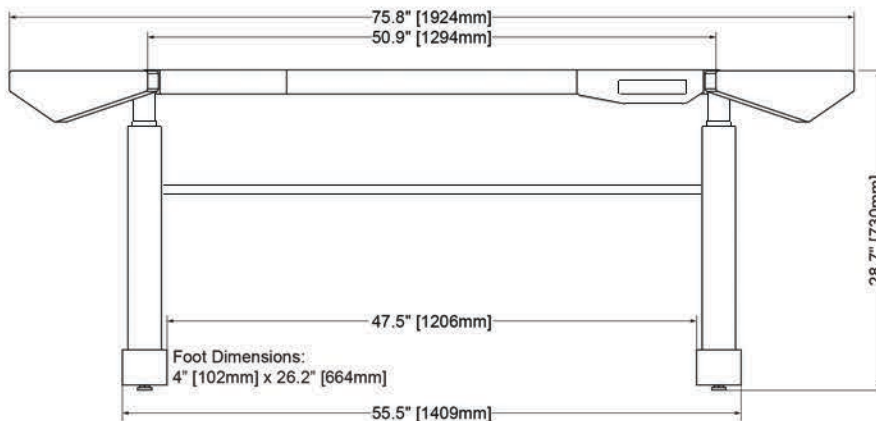

HALO-GEHBS

Overall dimensions: 75.8" (194cm) wide,
35.5" (90cm) deep.

Height range: 27.6" (70cm) to 44.0" (112cm).

Working weight capacity: 120 lb (evenly distributed).

Power requirements: 110v AC

Weight: 216 lb

Top View

Highest Position

Lowest Position

Front View