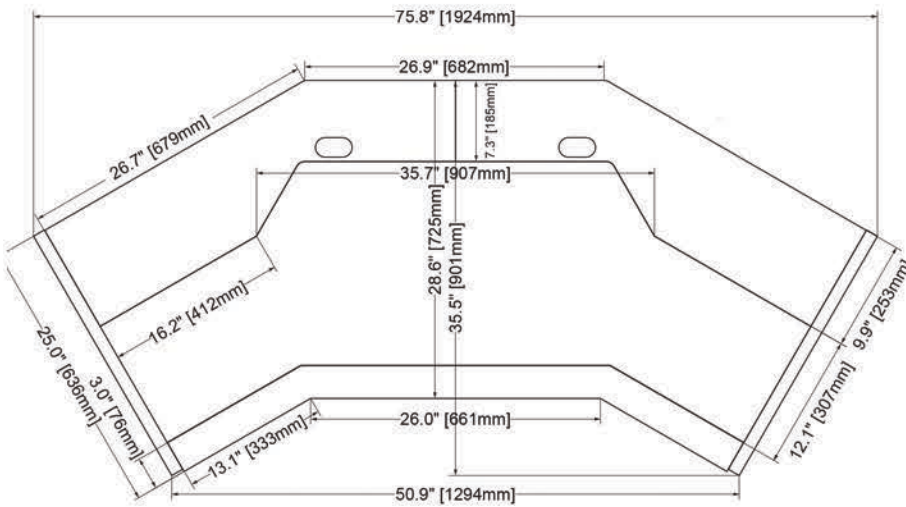

HALO-GEHBS

Overall dimensions: 75.8" (194cm) wide,
35.5" (90cm) deep.

Height range: 27.6" (70cm) to 44.0" (112cm).

Working weight capacity: 120 lb (evenly distributed).

Power requirements: 110v AC

Weight: 216 lb

Top View

Highest Position

Lowest Position

Front View