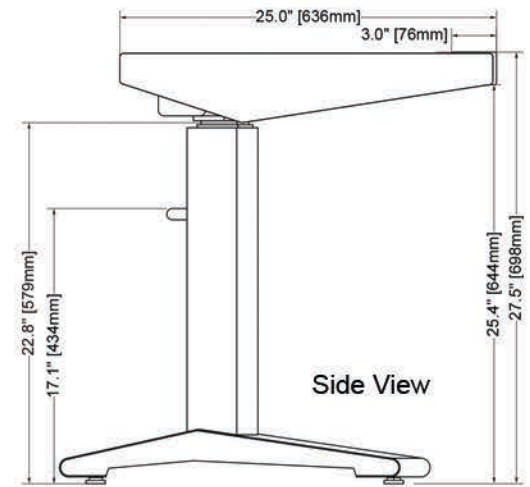

HALO-GEHBS

Overall dimensions: 75.8" (194cm) wide,
35.5" (90cm) deep.

Height range: 27.6" (70cm) to 44.0" (112cm).

Working weight capacity: 120 lb (evenly distributed).

Power requirements: 110v AC

Weight: 216 lb

Top View

Highest Position

Lowest Position

Front View