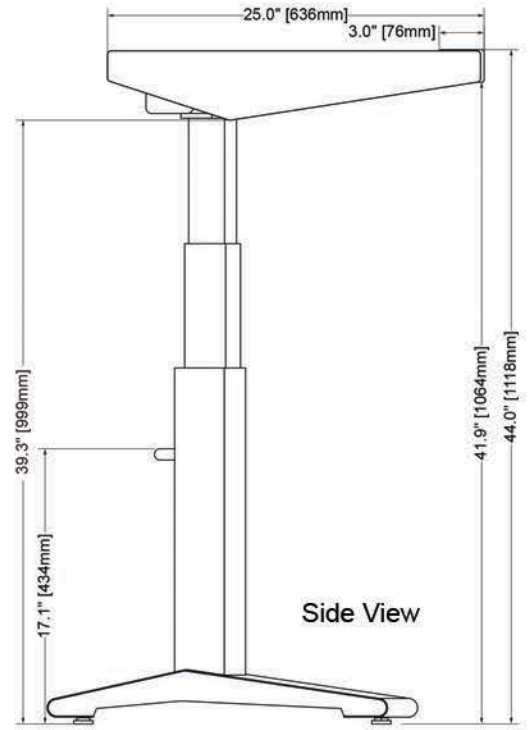

HALO-GEHBS

Overall dimensions: 75.8" (194cm) wide,
35.5" (90cm) deep.

Height range: 27.6" (70cm) to 44.0" (112cm).

Working weight capacity: 120 lb (evenly distributed).

Power requirements: 110v AC

Weight: 216 lb

Top View

Highest Position

Lowest Position

Front View