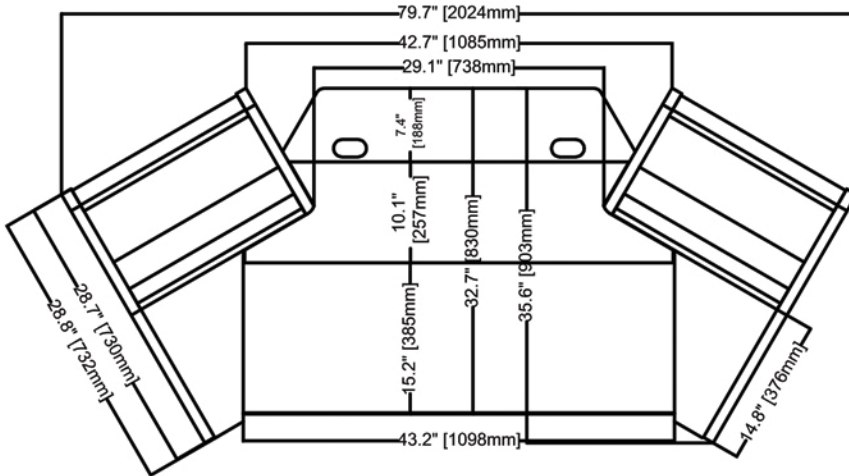

HALO.KE2

DIMENSIONAL SPECIFICATIONS

HALO-KE2-HBS

Overall dimensions: 79.7" (202cm) wide, 35.5" (90cm) deep.

Keyboard platform area: 43.2" (101cm) wide, 15.2" (38cm) deep.

Height range: 28.3" (69cm) to 44.1" (109cm),

Weight capacity: 200 lb (evenly distributed).

Power requirements: 110v AC

Weight: 234 lb

Top View

Side View - Highest Position

Front View

Side View - Lowest Position