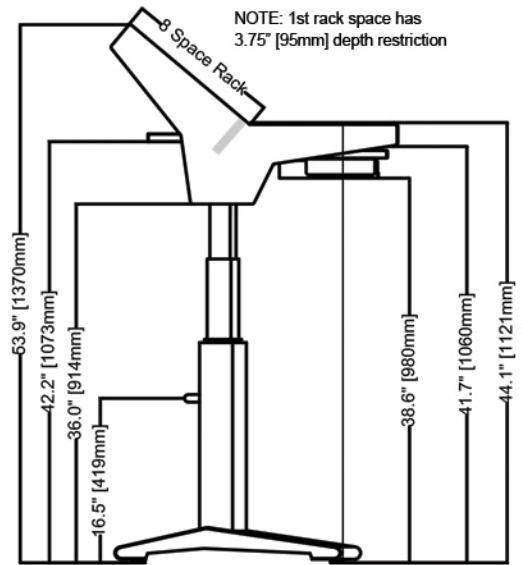

HALO.KE2

DIMENSIONAL SPECIFICATIONS

HALO-KE2-HBS

Overall dimensions: 79.7" (202cm) wide, 35.5" (90cm) deep.

Keyboard platform area: 43.2" (101cm) wide, 15.2" (38cm) deep.

Height range: 28.3" (69cm) to 44.1" (109cm),

Weight capacity: 200 lb (evenly distributed).

Power requirements: 110v AC

Weight: 234 lb

Top View

Side View - Highest Position

Front View

Side View - Lowest Position