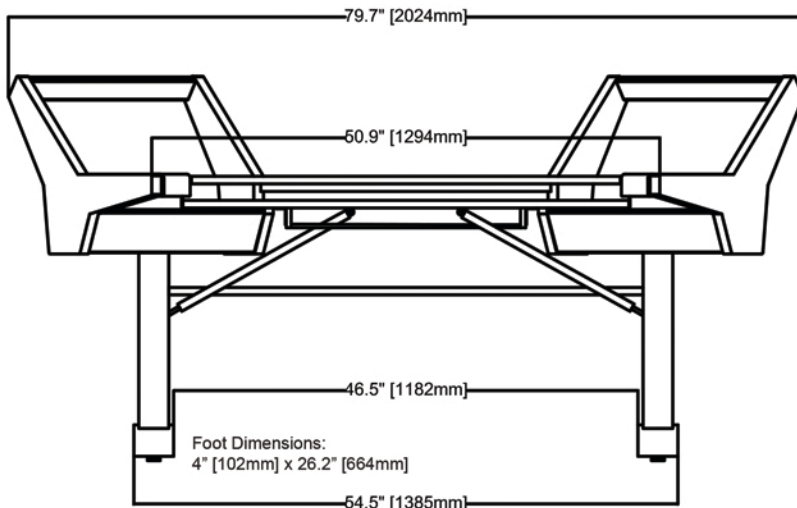

HALO.KE2

DIMENSIONAL SPECIFICATIONS

HALO-KE2-HBS

Overall dimensions: 79.7" (202cm) wide, 35.5" (90cm) deep.

Keyboard platform area: 43.2" (101cm) wide, 15.2" (38cm) deep.

Height range: 28.3" (69cm) to 44.1" (109cm),

Weight capacity: 200 lb (evenly distributed).

Power requirements: 110v AC

Weight: 234 lb

Top View

Side View - Highest Position

Front View

Side View - Lowest Position