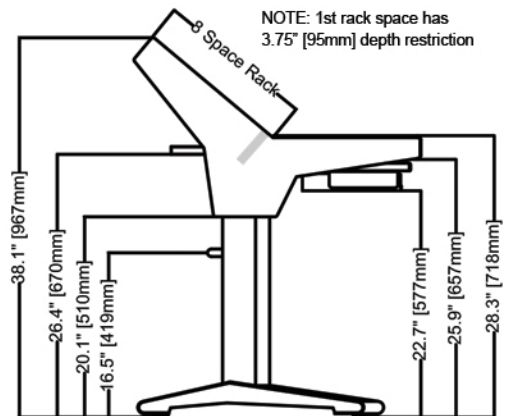

HALO.KE2

DIMENSIONAL SPECIFICATIONS

HALO-KE2-HBS

Overall dimensions: 79.7" (202cm) wide, 35.5" (90cm) deep.

Keyboard platform area: 43.2" (101cm) wide, 15.2" (38cm) deep.

Height range: 28.3" (69cm) to 44.1" (109cm),

Weight capacity: 200 lb (evenly distributed).

Power requirements: 110v AC

Weight: 234 lb

Top View

Side View - Highest Position

Front View

Side View - Lowest Position