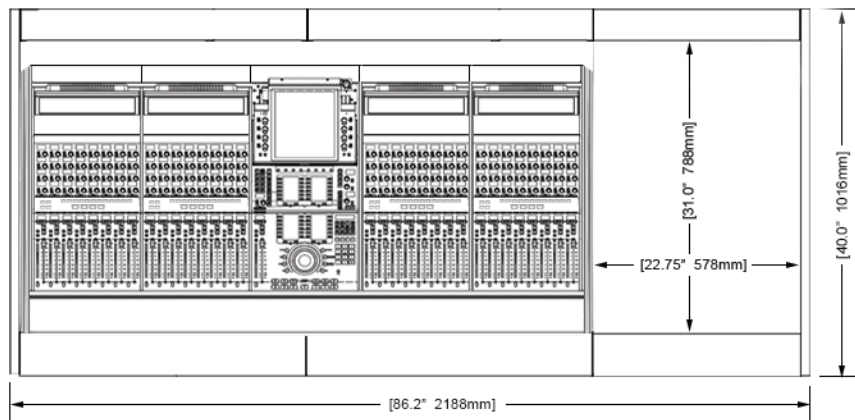

ECLIPSE console system features a sonically diffusive silhouette that minimizes acoustical influence while retaining important features of a large format console in the critical listening environment.

Creature comforts include full length padded armrest, smooth fingerprint resistant writing surfaces, ample leg room and smart optional accessories.

Cable management is integral to Eclipse console systems. Cable trays, removeable access panels, cable passes between racks and platforms allow for flexible, discreet cable routing.

Options and accessories include: Mahogany end panel trim, rail-mounted isolating speaker platforms, articulating monitor arms, off floor CPU, UPS mounting brackets, and more.