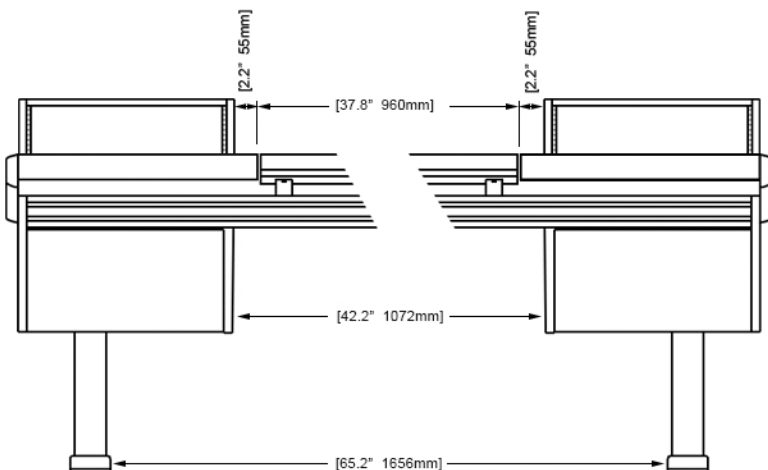

ECLIPSE console system features a sonically diffusive silhouette that minimizes acoustical influence while retaining important features of a large format console in the critical listening environment.

Creator comforts include full length padded armrest, smooth fingerprint resistant writing surfaces, ample leg room and smart optional accessories.

Cable management is integral to Eclipse console systems. Cable trays, removeable access panels, cable passes between racks and platforms allow for flexible, discreet cable routing.

Options and accessories include: Mahogany end panel trim, rail-mounted isolating speaker platforms, articulating monitor arms, off floor CPU, UPS mounting brackets, and more.