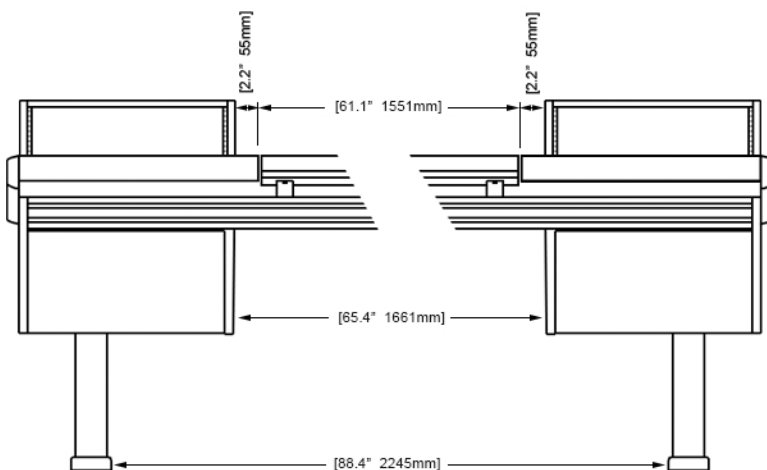

ECLIPSE console system features a sonically diffusive silhouette that minimizes acoustical influence while retaining important features of a large format console in the critical listening environment.

Creature comforts include full length padded armrest, smooth fingerprint resistant writing surfaces, ample leg room and smart optional accessories.

Cable management is integral to Eclipse console systems. Cable trays, removeable access panels, cable passes between racks and platforms allow for flexible, discreet cable routing.

Options and accessories include: Mahogany end panel trim, rail-mounted isolating speaker platforms, articulating monitor arms, off floor CPU, UPS mounting brackets, and more.