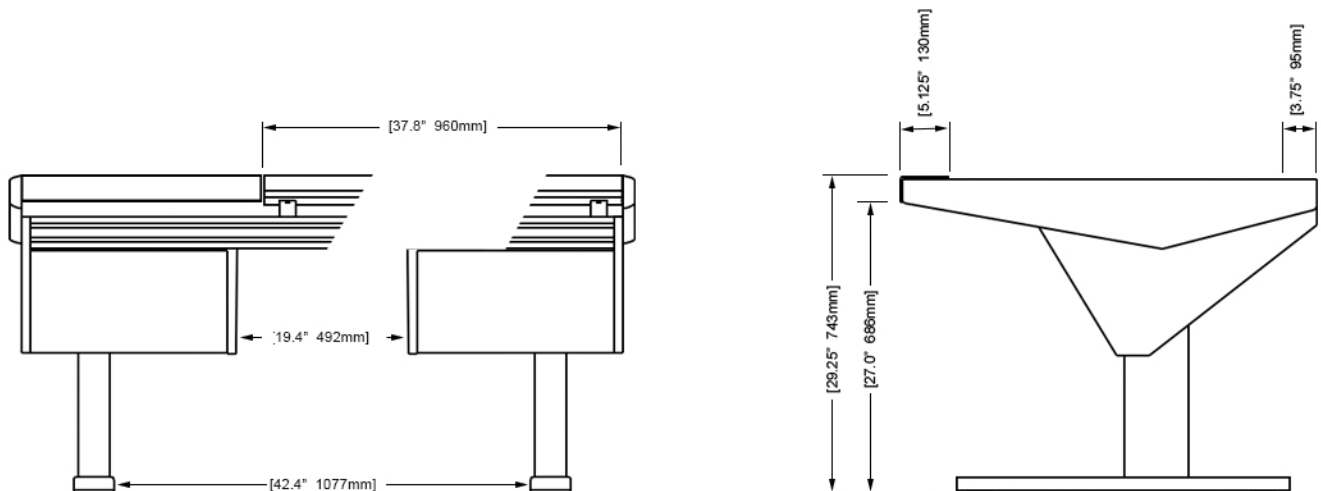

ECLIPSE console system features a sonically diffusive silhouette that minimizes acoustical influence while retaining important features of a large format console in the critical listening environment.

Creator comforts include full length padded armrest, smooth fingerprint resistant writing surfaces, ample leg room and smart optional accessories.

Cable management is integral to Eclipse console systems. Cable trays, removeable access panels, cable passes between racks and platforms allow for flexible, discreet cable routing.

Options and accessories include: Mahogany end panel trim, rail-mounted isolating speaker platforms, articulating monitor arms, off floor CPU, UPS mounting brackets, and more.