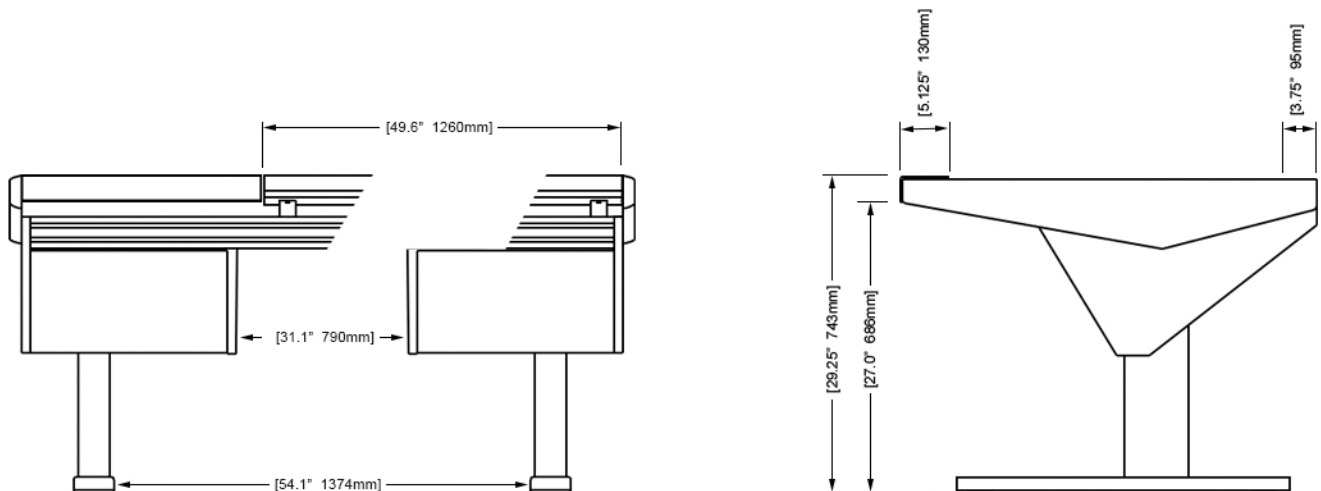

ECLIPSE console system features a sonically diffusive silhouette that minimizes acoustical influence while retaining important features of a large format console in the critical listening environment.

Creator comforts include full length padded armrest, smooth fingerprint resistant writing surfaces, ample leg room and smart optional accessories.

Cable management is integral to Eclipse console systems. Cable trays, removeable access panels, cable passes between racks and platforms allow for flexible, discreet cable routing.

Options and accessories include: Mahogany end panel trim, rail-mounted isolating speaker platforms, articulating monitor arms, off floor CPU, UPS mounting brackets, and more.