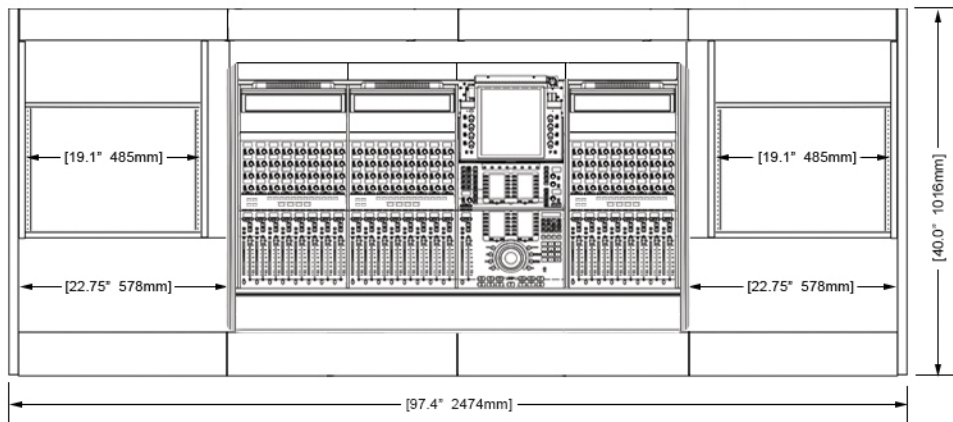

ECLIPSE

For AVID® S4 - 4ft base system

EG4-S4-4B-RR

GENERATION 4 Eclipse console system features a sonically diffusive silhouette that minimizes acoustical influence while retaining important features of a large format console in the critical listening environment.

Creature comforts include full length padded armrest, smooth fingerprint resistant writing surfaces, ample leg room and smart optional accessories.

Options and accessories include: Mahogany end panel trim, rail-mounted isolating speaker platforms, articulating monitor arms, off floor CPU, UPS mounting brackets, and more.