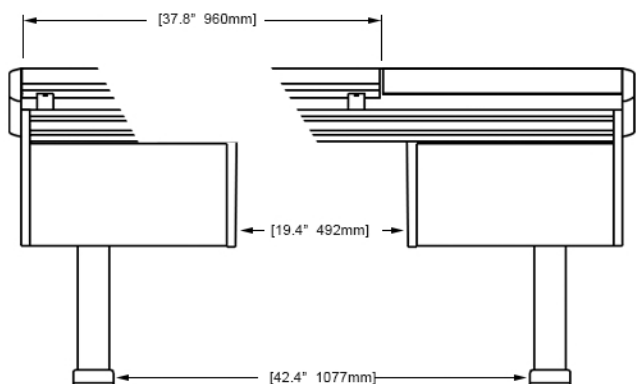

ECLIPSE console system features a sonically diffusive silhouette that minimizes acoustical influence while retaining important features of a large format console in the critical listening environment.

Creator comforts include full length padded armrest, smooth fingerprint resistant writing surfaces, ample leg room and smart optional accessories.

Cable management is integral to Eclipse console systems. Cable trays, removeable access panels, cable passes between racks and platforms allow for flexible, discreet cable routing.

Options and accessories include: Mahogany end panel trim, rail-mounted isolating speaker platforms, articulating monitor arms, off floor CPU, UPS mounting brackets, and more.