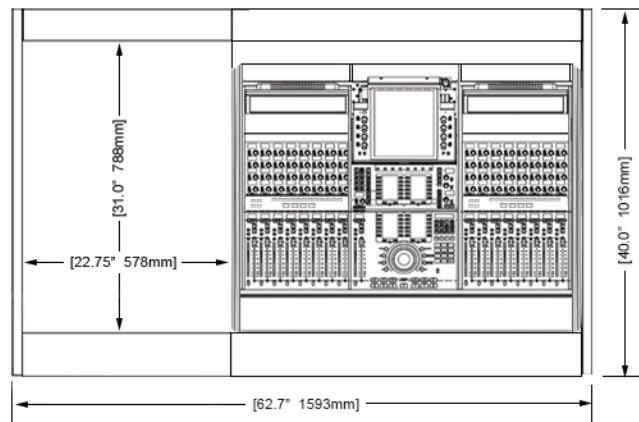

ECLIPSE console system features a sonically diffusive silhouette that minimizes acoustical influence while retaining important features of a large format console in the critical listening environment.

Creator comforts include full length padded armrest, smooth fingerprint resistant writing surfaces, ample leg room and smart optional accessories.

Cable management is integral to Eclipse console systems. Cable trays, removeable access panels, cable passes between racks and platforms allow for flexible, discreet cable routing.

Options and accessories include: Mahogany end panel trim, rail-mounted isolating speaker platforms, articulating monitor arms, off floor CPU, UPS mounting brackets, and more.