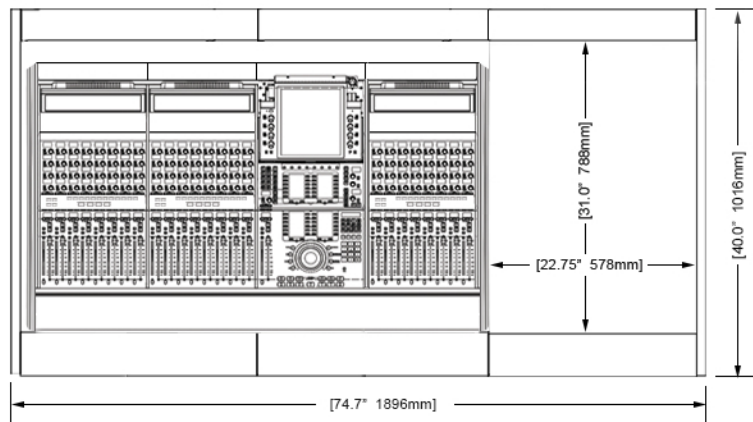

ECLIPSE console system features a sonically diffusive silhouette that minimizes acoustical influence while retaining important features of a large format console in the critical listening environment.

Creature comforts include full length padded armrest, smooth fingerprint resistant writing surfaces, ample leg room and smart optional accessories.

Cable management is integral to Eclipse console systems. Cable trays, removeable access panels, cable passes between racks and platforms allow for flexible, discreet cable routing.

Options and accessories include: Mahogany end panel trim, rail-mounted isolating speaker platforms, articulating monitor arms, off floor CPU, UPS mounting brackets, and more.