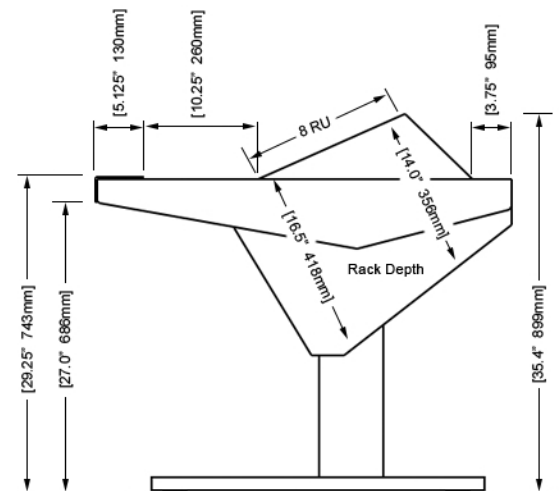

ECLIPSE

For AVID® S4 - 4ft base system

EG4-S4-4B-RD

ECLIPSE console system features a sonically diffusive silhouette that minimizes acoustical influence while retaining important features of a large format console in the critical listening environment.

Creature comforts include full length padded armrest, smooth fingerprint resistant writing surfaces, ample leg room and smart optional accessories.

Cable management is integral to Eclipse console systems. Cable trays, removeable access panels, cable passes between racks and platforms allow for flexible, discreet cable routing.

Options and accessories include: Mahogany end panel trim, rail-mounted isolating speaker platforms, articulating monitor arms, off floor CPU, UPS mounting brackets, and more.