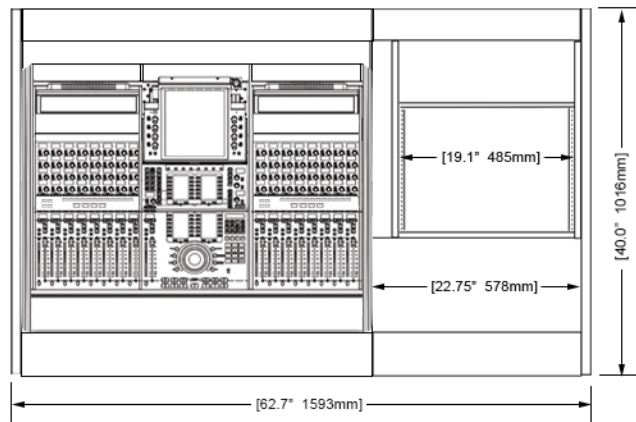

ECLIPSE console system features a sonically diffusive silhouette that minimizes acoustical influence while retaining important features of a large format console in the critical listening environment.

Creature comforts include full length padded armrest, smooth fingerprint resistant writing surfaces, ample leg room and smart optional accessories.

Cable management is integral to Eclipse console systems. Cable trays, removeable access panels, cable passes between racks and platforms allow for flexible, discreet cable routing.

Options and accessories include: Mahogany end panel trim, rail-mounted isolating speaker platforms, articulating monitor arms, off floor CPU, UPS mounting brackets, and more.