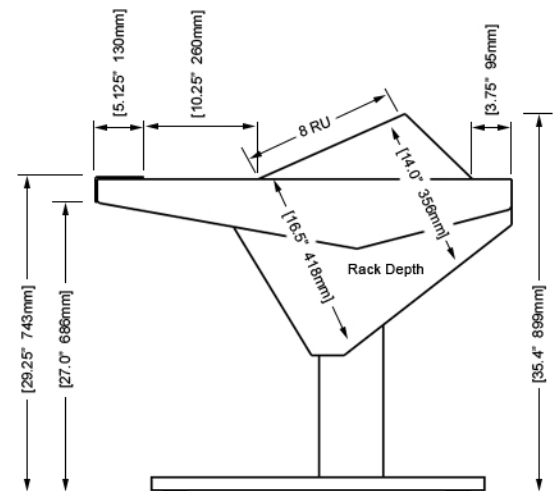

ECLIPSE console system features a sonically diffusive silhouette that minimizes acoustical influence while retaining important features of a large format console in the critical listening environment.

Creator comforts include full length padded armrest, smooth fingerprint resistant writing surfaces, ample leg room and smart optional accessories.

Cable management is integral to Eclipse console systems. Cable trays, removable access panels, cable passes between racks and platforms allow for flexible, discreet cable routing.

Options and accessories include: Mahogany end panel trim, rail-mounted isolating speaker platforms, articulating monitor arms, off floor CPU, UPS mounting brackets, and more.