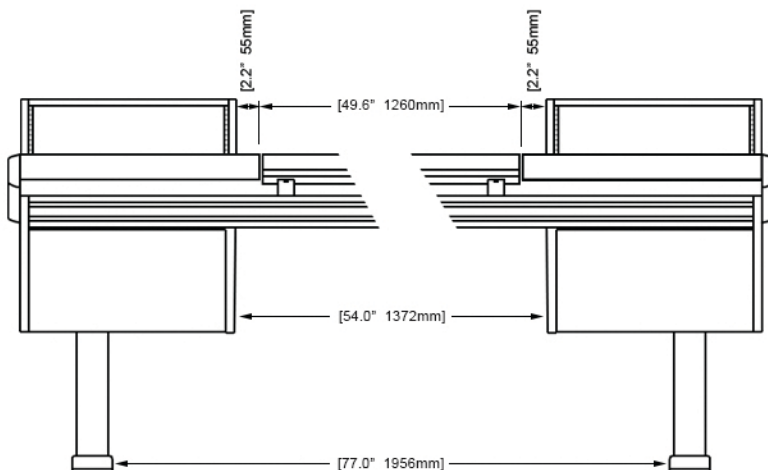

ECLIPSE

For AVID® S4 - 4ft base system

EG4-S4-4B-RR

GENERATION 4 Eclipse console system features a sonically diffusive silhouette that minimizes acoustical influence while retaining important features of a large format console in the critical listening environment.

Creature comforts include full length padded armrest, smooth fingerprint resistant writing surfaces, ample leg room and smart optional accessories.

Options and accessories include: Mahogany end panel trim, rail-mounted isolating speaker platforms, articulating monitor arms, off floor CPU, UPS mounting brackets, and more.