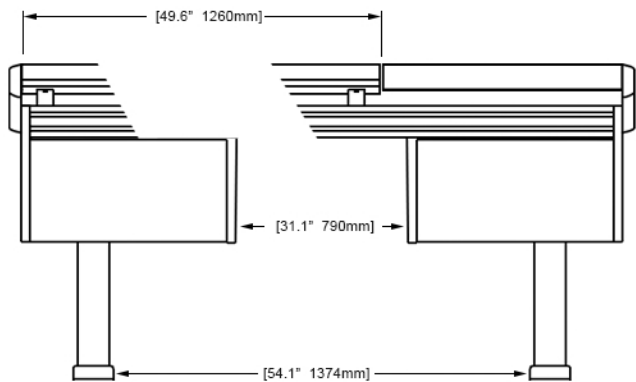

ECLIPSE console system features a sonically diffusive silhouette that minimizes acoustical influence while retaining important features of a large format console in the critical listening environment.

Creature comforts include full length padded armrest, smooth fingerprint resistant writing surfaces, ample leg room and smart optional accessories.

Cable management is integral to Eclipse console systems. Cable trays, removeable access panels, cable passes between racks and platforms allow for flexible, discreet cable routing.

Options and accessories include: Mahogany end panel trim, rail-mounted isolating speaker platforms, articulating monitor arms, off floor CPU, UPS mounting brackets, and more.