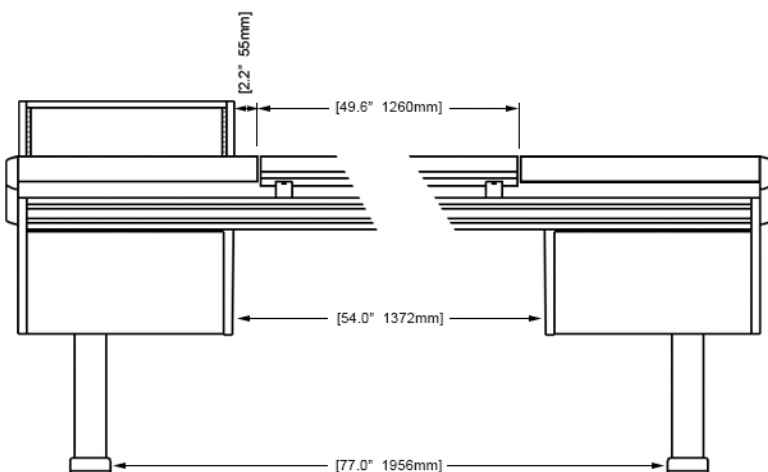

ECLIPSE

For AVID® S4 - 4ft base system

EG4-S4-4B-RD

ECLIPSE console system features a sonically diffusive silhouette that minimizes acoustical influence while retaining important features of a large format console in the critical listening environment.

Creature comforts include full length padded armrest, smooth fingerprint resistant writing surfaces, ample leg room and smart optional accessories.

Cable management is integral to Eclipse console systems. Cable trays, removeable access panels, cable passes between racks and platforms allow for flexible, discreet cable routing.

Options and accessories include: Mahogany end panel trim, rail-mounted isolating speaker platforms, articulating monitor arms, off floor CPU, UPS mounting brackets, and more.