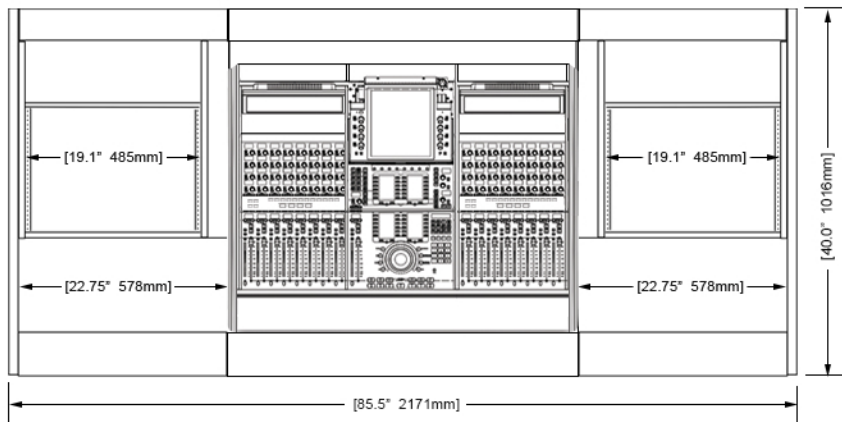

ECLIPSE console system features a sonically diffusive silhouette that minimizes acoustical influence while retaining important features of a large format console in the critical listening environment.

Creator comforts include full length padded armrest, smooth fingerprint resistant writing surfaces, ample leg room and smart optional accessories.

Cable management is integral to Eclipse console systems. Cable trays, removeable access panels, cable passes between racks and platforms allow for flexible, discreet cable routing.

Options and accessories include: Mahogany end panel trim, rail-mounted isolating speaker platforms, articulating monitor arms, off floor CPU, UPS mounting brackets, and more.