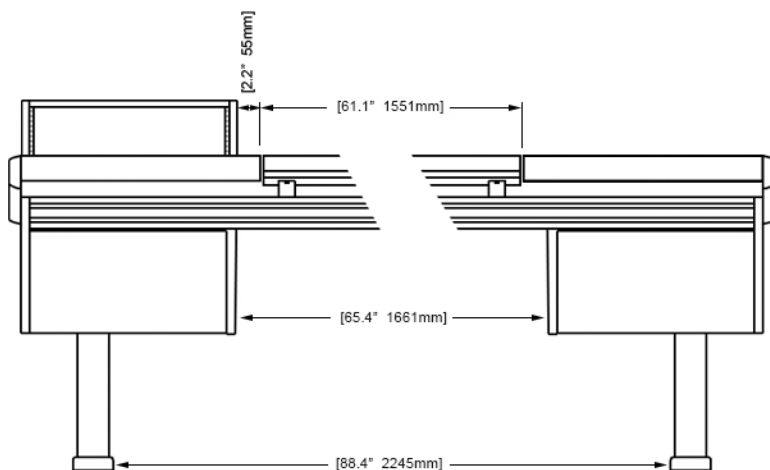

ECLIPSE console system features a sonically diffusive silhouette that minimizes acoustical influence while retaining important features of a large format console in the critical listening environment.

Creator comforts include full length padded armrest, smooth fingerprint resistant writing surfaces, ample leg room and smart optional accessories.

Cable management is integral to Eclipse console systems. Cable trays, removable access panels, cable passes between racks and platforms allow for flexible, discreet cable routing.

Options and accessories include: Mahogany end panel trim, rail-mounted isolating speaker platforms, articulating monitor arms, off floor CPU, UPS mounting brackets, and more.