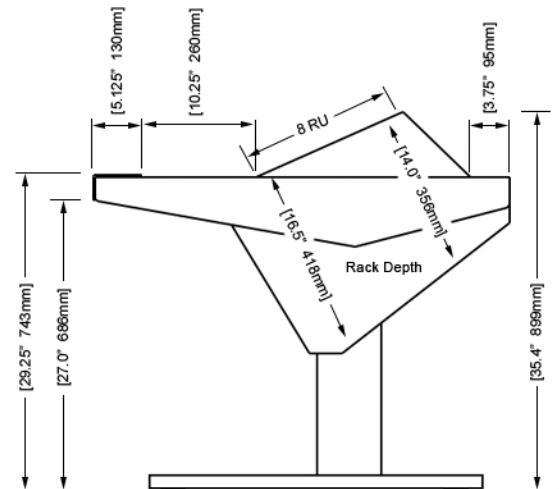

ECLIPSE console system features a sonically diffusive silhouette that minimizes acoustical influence while retaining important features of a large format console in the critical listening environment.

Creature comforts include full length padded armrest, smooth fingerprint resistant writing surfaces, ample leg room and smart optional accessories.

Cable management is integral to Eclipse console systems. Cable trays, removeable access panels, cable passes between racks and platforms allow for flexible, discreet cable routing.

Options and accessories include: Mahogany end panel trim, rail-mounted isolating speaker platforms, articulating monitor arms, off floor CPU, UPS mounting brackets, and more.