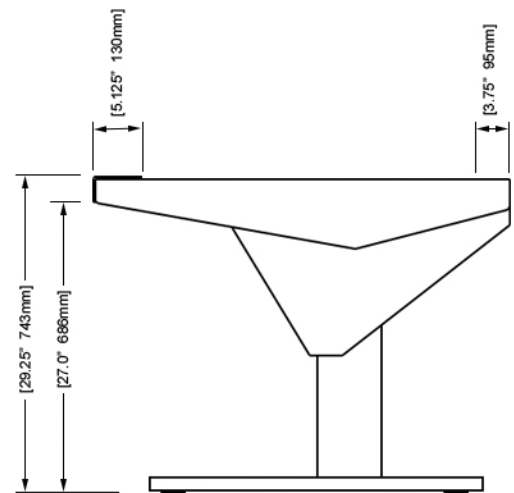

ECLIPSE console system features a sonically diffusive silhouette that minimizes acoustical influence while retaining important features of a large format console in the critical listening environment.

Creature comforts include full length padded armrest, smooth fingerprint resistant writing surfaces, ample leg room and smart optional accessories.

Cable management is integral to Eclipse console systems. Cable trays, removeable access panels, cable passes between racks and platforms allow for flexible, discreet cable routing.

Options and accessories include: Mahogany end panel trim, rail-mounted isolating speaker platforms, articulating monitor arms, off floor CPU, UPS mounting brackets, and more.