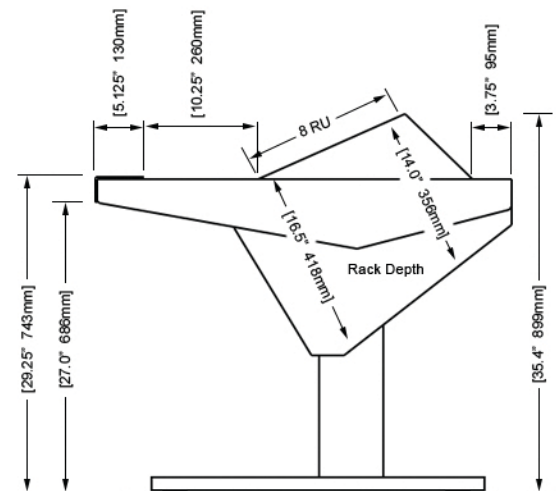

ECLIPSE

For AVID® S4 - 4ft base system

EG4-S4-4B-RR

GENERATION 4 Eclipse console system features a sonically diffusive silhouette that minimizes acoustical influence while retaining important features of a large format console in the critical listening environment.

Creature comforts include full length padded armrest, smooth fingerprint resistant writing surfaces, ample leg room and smart optional accessories.

Options and accessories include: Mahogany end panel trim, rail-mounted isolating speaker platforms, articulating monitor arms, off floor CPU, UPS mounting brackets, and more.