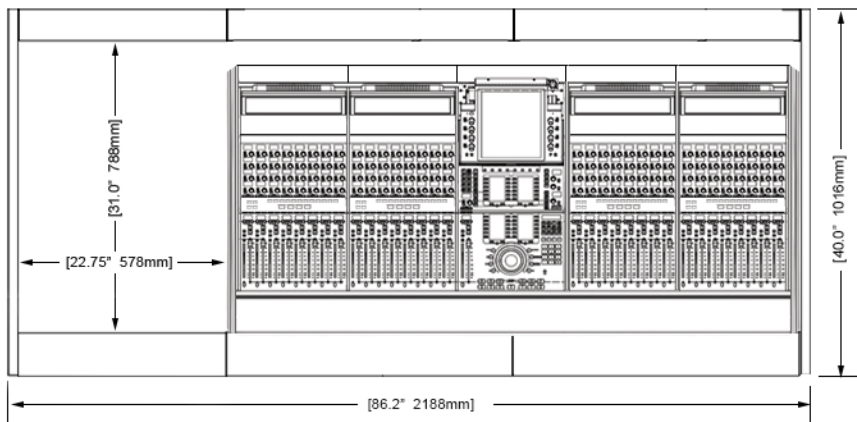

ECLIPSE console system features a sonically diffusive silhouette that minimizes acoustical influence while retaining important features of a large format console in the critical listening environment.

Creature comforts include full length padded armrest, smooth fingerprint resistant writing surfaces, ample leg room and smart optional accessories.

Cable management is integral to Eclipse console systems. Cable trays, removeable access panels, cable passes between racks and platforms allow for flexible, discreet cable routing.

Options and accessories include: Mahogany end panel trim, rail-mounted isolating speaker platforms, articulating monitor arms, off floor CPU, UPS mounting brackets, and more.