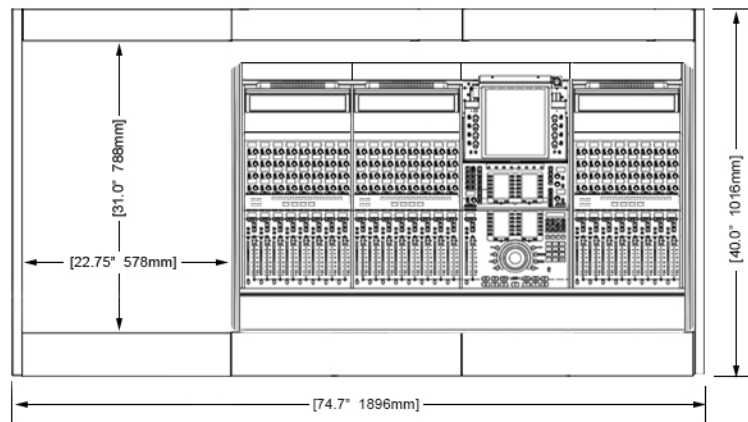

ECLIPSE console system features a sonically diffusive silhouette that minimizes acoustical influence while retaining important features of a large format console in the critical listening environment.

Creator comforts include full length padded armrest, smooth fingerprint resistant writing surfaces, ample leg room and smart optional accessories.

Cable management is integral to Eclipse console systems. Cable trays, removeable access panels, cable passes between racks and platforms allow for flexible, discreet cable routing.

Options and accessories include: Mahogany end panel trim, rail-mounted isolating speaker platforms, articulating monitor arms, off floor CPU, UPS mounting brackets, and more.