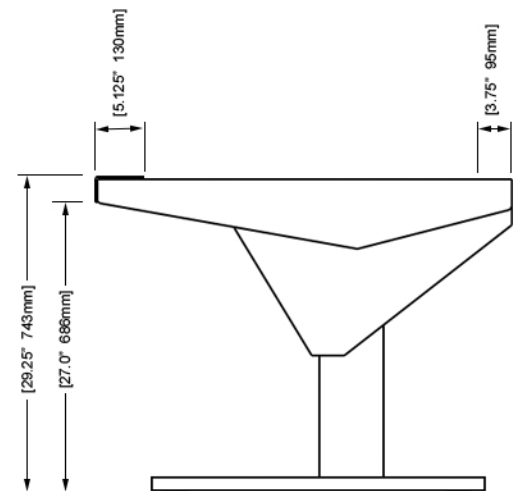

ECLIPSE console system features a sonically diffusive silhouette that minimizes acoustical influence while retaining important features of a large format console in the critical listening environment.

Creator comforts include full length padded armrest, smooth fingerprint resistant writing surfaces, ample leg room and smart optional accessories.

Cable management is integral to Eclipse console systems. Cable trays, removeable access panels, cable passes between racks and platforms allow for flexible, discreet cable routing.

Options and accessories include: Mahogany end panel trim, rail-mounted isolating speaker platforms, articulating monitor arms, off floor CPU, UPS mounting brackets, and more.