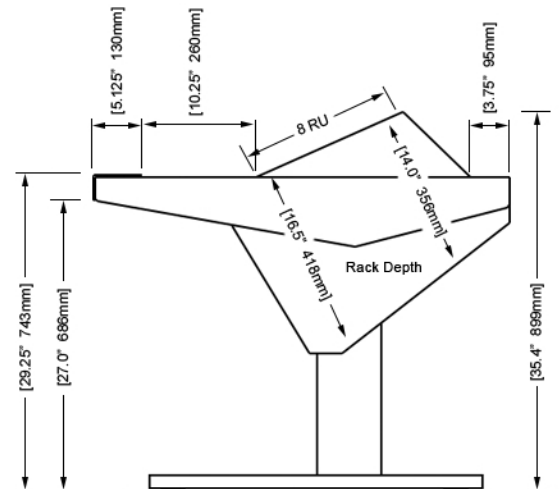

ECLIPSE console system features a sonically diffusive silhouette that minimizes acoustical influence while retaining important features of a large format console in the critical listening environment.

Creator comforts include full length padded armrest, smooth fingerprint resistant writing surfaces, ample leg room and smart optional accessories.

Cable management is integral to Eclipse console systems. Cable trays, removeable access panels, cable passes between racks and platforms allow for flexible, discreet cable routing.

Options and accessories include: Mahogany end panel trim, rail-mounted isolating speaker platforms, articulating monitor arms, off floor CPU, UPS mounting brackets, and more.