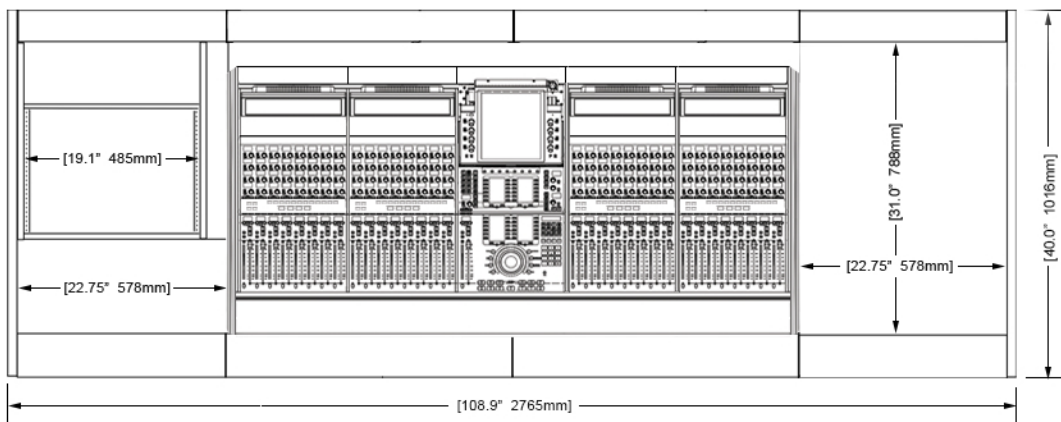

ECLIPSE console system features a sonically diffusive silhouette that minimizes acoustical influence while retaining important features of a large format console in the critical listening environment.

Creator comforts include full length padded armrest, smooth fingerprint resistant writing surfaces, ample leg room and smart optional accessories.

Cable management is integral to Eclipse console systems. Cable trays, removable access panels, cable passes between racks and platforms allow for flexible, discreet cable routing.

Options and accessories include: Mahogany end panel trim, rail-mounted isolating speaker platforms, articulating monitor arms, off floor CPU, UPS mounting brackets, and more.