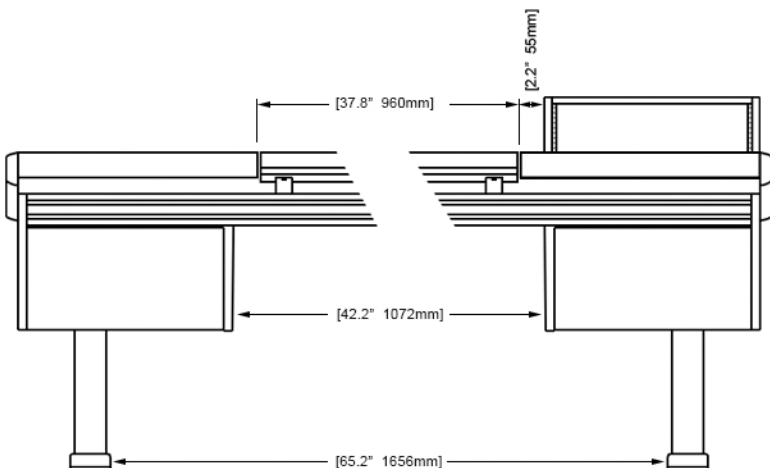

ECLIPSE console system features a sonically diffusive silhouette that minimizes acoustical influence while retaining important features of a large format console in the critical listening environment.

Creature comforts include full length padded armrest, smooth fingerprint resistant writing surfaces, ample leg room and smart optional accessories.

Cable management is integral to Eclipse console systems. Cable trays, removeable access panels, cable passes between racks and platforms allow for flexible, discreet cable routing.

Options and accessories include: Mahogany end panel trim, rail-mounted isolating speaker platforms, articulating monitor arms, off floor CPU, UPS mounting brackets, and more.