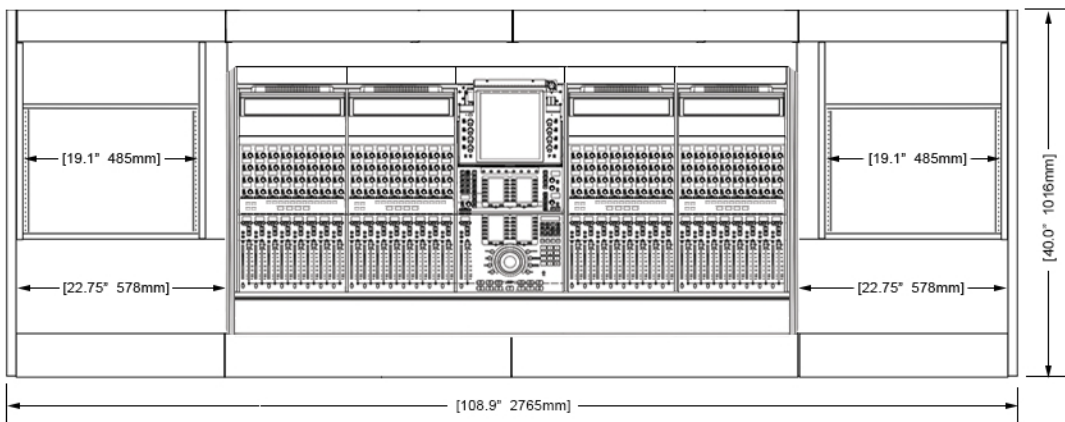

ECLIPSE console system features a sonically diffusive silhouette that minimizes acoustical influence while retaining important features of a large format console in the critical listening environment.

Creature comforts include full length padded armrest, smooth fingerprint resistant writing surfaces, ample leg room and smart optional accessories.

Cable management is integral to Eclipse console systems. Cable trays, removeable access panels, cable passes between racks and platforms allow for flexible, discreet cable routing.

Options and accessories include: Mahogany end panel trim, rail-mounted isolating speaker platforms, articulating monitor arms, off floor CPU, UPS mounting brackets, and more.