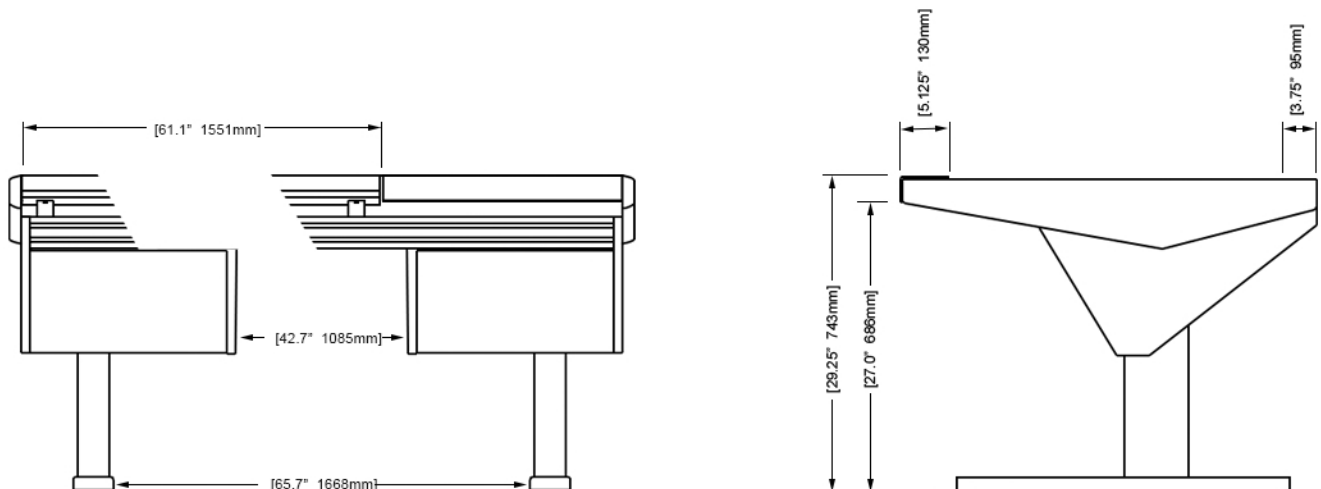

ECLIPSE console system features a sonically diffusive silhouette that minimizes acoustical influence while retaining important features of a large format console in the critical listening environment.

Creature comforts include full length padded armrest, smooth fingerprint resistant writing surfaces, ample leg room and smart optional accessories.

Cable management is integral to Eclipse console systems. Cable trays, removeable access panels, cable passes between racks and platforms allow for flexible, discreet cable routing.

Options and accessories include: Mahogany end panel trim, rail-mounted isolating speaker platforms, articulating monitor arms, off floor CPU, UPS mounting brackets, and more.