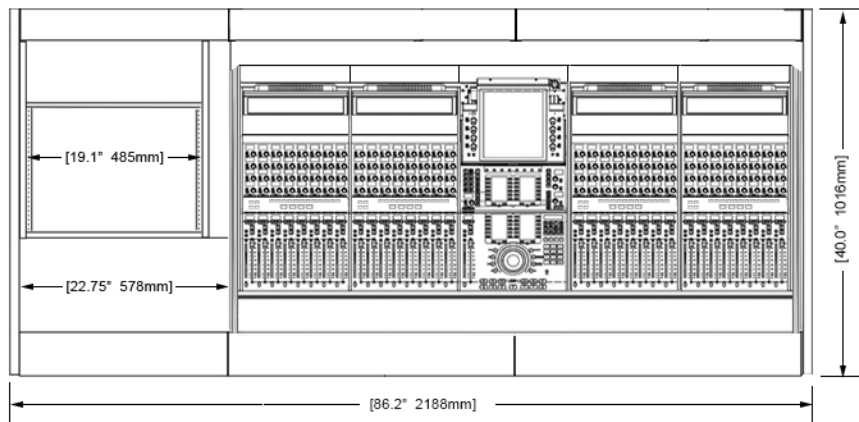

ECLIPSE console system features a sonically diffusive silhouette that minimizes acoustical influence while retaining important features of a large format console in the critical listening environment.

Creator comforts include full length padded armrest, smooth fingerprint resistant writing surfaces, ample leg room and smart optional accessories.

Cable management is integral to Eclipse console systems. Cable trays, removable access panels, cable passes between racks and platforms allow for flexible, discreet cable routing.

Options and accessories include: Mahogany end panel trim, rail-mounted isolating speaker platforms, articulating monitor arms, off floor CPU, UPS mounting brackets, and more.