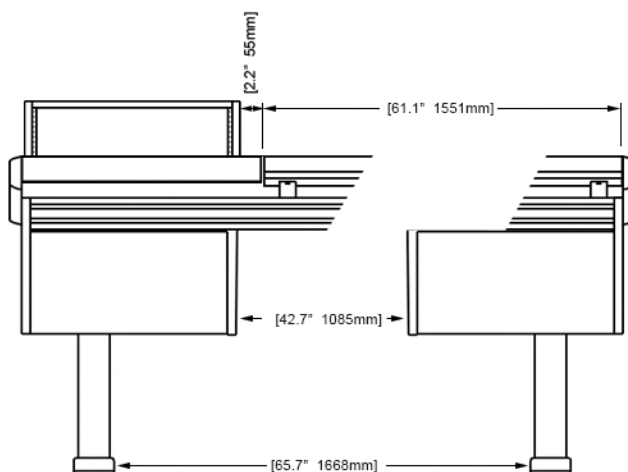

ECLIPSE console system features a sonically diffusive silhouette that minimizes acoustical influence while retaining important features of a large format console in the critical listening environment.

Creator comforts include full length padded armrest, smooth fingerprint resistant writing surfaces, ample leg room and smart optional accessories.

Cable management is integral to Eclipse console systems. Cable trays, removable access panels, cable passes between racks and platforms allow for flexible, discreet cable routing.

Options and accessories include: Mahogany end panel trim, rail-mounted isolating speaker platforms, articulating monitor arms, off floor CPU, UPS mounting brackets, and more.