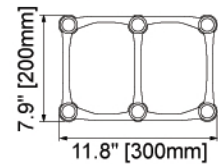

*Maximum capacity for each HALO rail mount system is 70lb.

SPMH-AP160-B (shown)
 SPMH-AP200-B
 SPMH-AP300-B

Includes 60" [152cm] restraints

Aperta 160

40 lb. maximum weight

Aperta 200

* 75 lb. maximum weight

Aperta 300

60 lb. maximum weight

Up to 6.5° tilt with 360° rotation allows precise focus to equilateral triangle listening position