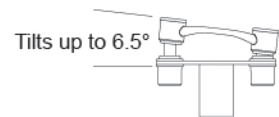

Patented IsoAcoustics® isolation technology effectively eliminates energy transfer from speakers to surrounding surfaces, allowing speakers to “float.” in free space for authentic, uncolored sound. Aperta equipped speaker mounts are available for HALO in three sizes. Select the size and weight configuration that best matches your speaker - *note that maximum weight for each HALO rail mount system should not exceed 70lb.

*Maximum capacity for each HALO rail mount system is 70lb.

SPMH-AP160-B (shown)
 SPMH-AP200-B
 SPMH-AP300-B

Includes 60" [152cm] restraints

Aperta 160

40 lb. maximum weight

Aperta 200

* 75 lb. maximum weight

Aperta 300

60 lb. maximum weight

Up to 6.5° tilt with 360° rotation allows precise focus to equilateral triangle listening position