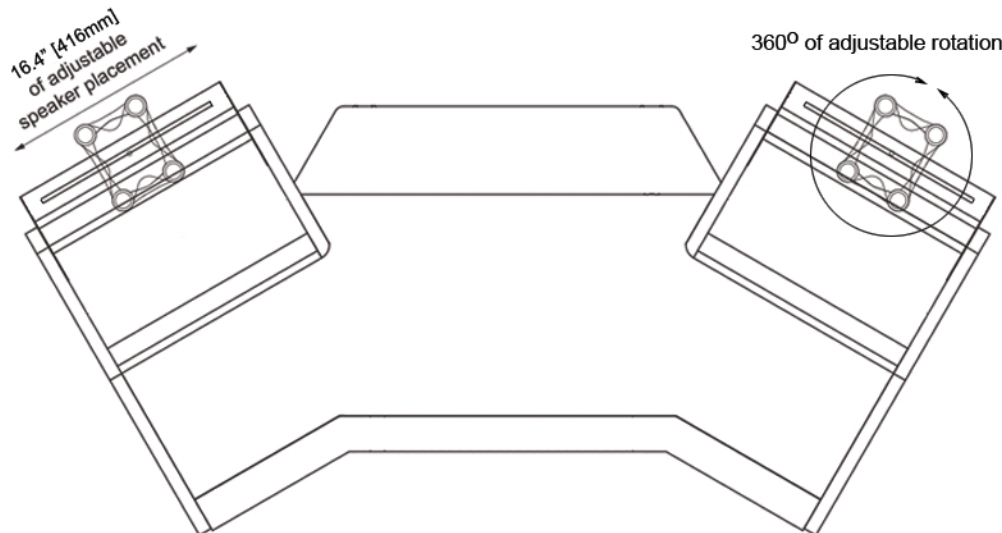

Patented IsoAcoustics® isolation technology effectively eliminates energy transfer from speakers to surrounding surfaces, allowing speakers to “float.” in free space for authentic, uncolored sound. Aperta equipped speaker mounts are available for HALO in three sizes. Select the size and weight configuration that best matches your speaker - *note that maximum weight for each HALO rail mount system should not exceed 70lb.

*Maximum capacity for each HALO rail mount system is 70lb.

SPMH-AP160-B (shown)
 SPMH-AP200-B
 SPMH-AP300-B

Includes 60" [152cm] restraints

Aperta 160

40 lb. maximum weight

Aperta 200

* 75 lb. maximum weight

Aperta 300

60 lb. maximum weight

Up to 6.5° tilt with 360° rotation allows precise focus to equilateral triangle listening position