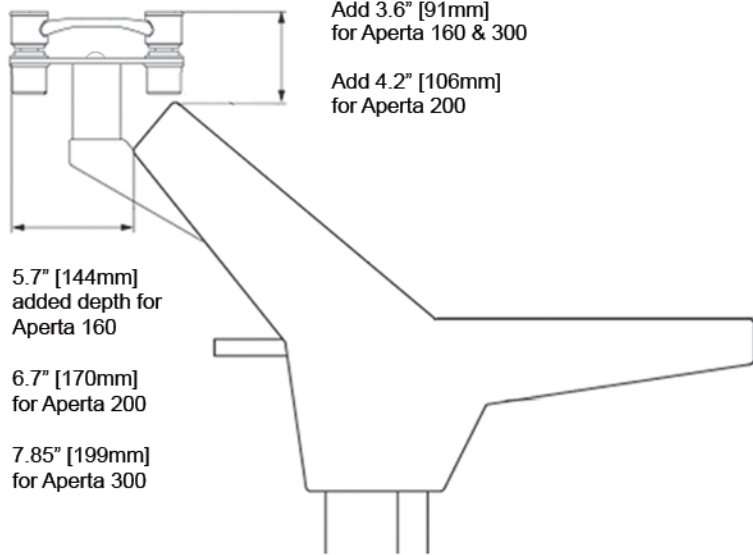

Patented IsoAcoustics® isolation technology effectively eliminates energy transfer from speakers to surrounding surfaces, allowing speakers to “float.” in free space for authentic, uncolored sound. Aperta equipped speaker mounts are available for HALO in three sizes. Select the size and weight configuration that best matches your speaker - *note that maximum weight for each HALO rail mount system should not exceed 70lb.

*Maximum capacity for each HALO rail mount system is 70lb.

SPMH-AP160-B (shown)
 SPMH-AP200-B
 SPMH-AP300-B

Includes 60" [152cm] restraints

Aperta 160

40 lb. maximum weight

Aperta 200

* 75 lb. maximum weight

Aperta 300

60 lb. maximum weight

Up to 6.5° tilt with 360° rotation allows precise focus to equilateral triangle listening position