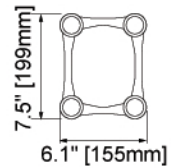

*Maximum capacity for each HALO rail mount system is 70lb.

SPMH-AP160-B (shown)
 SPMH-AP200-B
 SPMH-AP300-B

Includes 60" [152cm] restraints

Aperta 160

40 lb. maximum weight

Aperta 200

* 75 lb. maximum weight

Aperta 300

60 lb. maximum weight

Up to 6.5° tilt with 360° rotation allows precise focus to equilateral triangle listening position