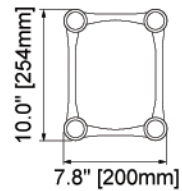

*Maximum capacity for each HALO rail mount system is 70lb.

SPMH-AP160-B (shown)
 SPMH-AP200-B
 SPMH-AP300-B

Includes 60" [152cm] restraints

Aperta 160

40 lb. maximum weight

Aperta 200

* 75 lb. maximum weight

Aperta 300

60 lb. maximum weight

Up to 6.5° tilt with 360° rotation allows precise focus to equilateral triangle listening position