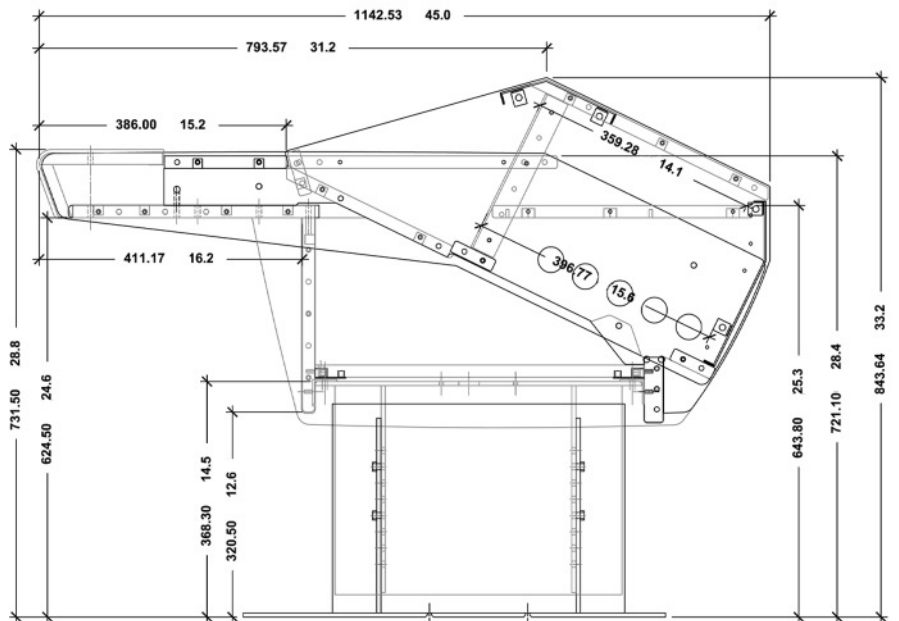

G-series standard or optional adjustable height leg system and steel rails support 19-32mm powder coated Medite® and 13-ply baltic birch components. G-Series provides unparalleled support of your studios most vital equipment.

R9
RACK

G-series with R9 rack module

R6
RACK

G-series with R6 rack module

800.315.0878 or 573.557.3150
www.ArgosyConsole.com

Measurements shown
in millimeters [inches]