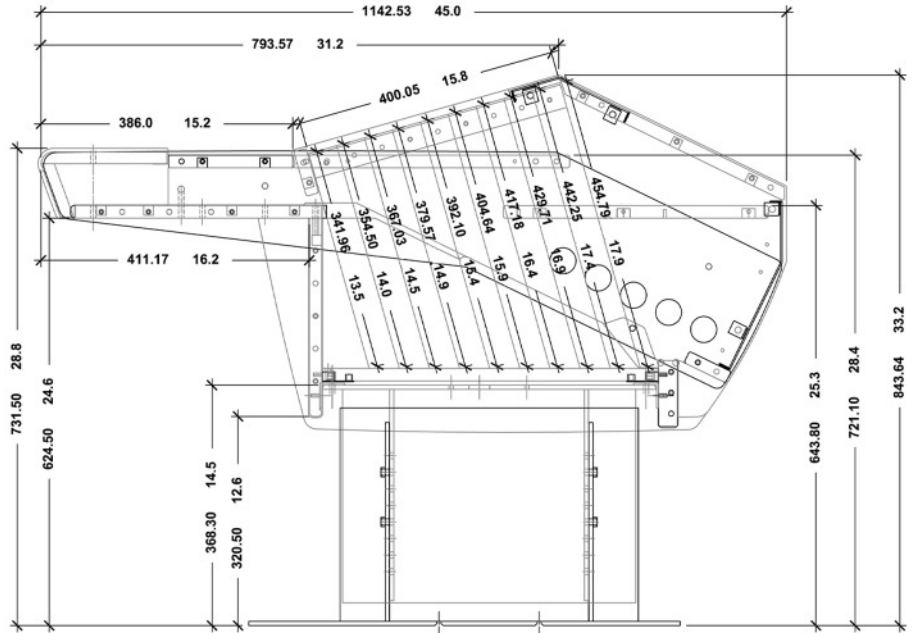

G-series standard or optional adjustable height leg system and steel rails support 19-32mm powder coated Medite® and 13-ply baltic birch components. G-Series provides unparalleled support of your studios most vital equipment.

Once you seat yourself at the controls, you'll realize G-Series is the console you've always wanted.

800.315.0878 or 573.557.3150
www.ArgosyConsole.com

©2010 Argosy Console, Inc.

●●●●●●ARGOSY.

Specifications
in Millimeters (inches)

R9
RACK

G-series with R9 rack module

R6
RACK

G-series with R6 rack module

800.315.0878 or 573.557.3150
www.ArgosyConsole.com

Measurements shown
in millimeters [inches]