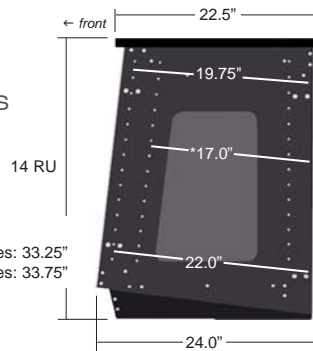

Producers Desk

Desk top with one curved side. Black or brushed steel legs, both with locking casters. Depth 16", Height 29".

Width:
 60" \$249.00 *
 80" \$295.00

Directors Table

Desk top with one curved side. Black or brushed steel legs, both with locking casters. Depth 22.5", Height 29".

Width:
 23" \$199.00 *
 44" \$295.00 *
 63" \$329.00 *
 83" \$395.00 (Call for shipping quote.)

Spire rack enclosures feature unique frame panel construction utilizing 19mm thermo-fused MDF for density and stability. Internal frame panels have large pass-throughs between bays and multiple rail locations, pre-drilled to accommodate front and back rail options, and front and back cabinet doors. Back doors are standard on all Spire rack enclosures. Front doors, internal shelves, and rear rails are options available for all 90 and 70 Spire rack enclosures.

*Free Shipping within the continental United States.

Rack Width Dimensions	
Spire 9141, 9281	23.6"
Spire 9142, 9282	43.6"
Spire 9143, 9283	64.0"
Spire 9144, 9284	83.25"
Spire 7141	21.1"
Spire 7142	41.0"

9140 & 7140 Series

Height:
 7140 Series: 33.25"
 9140 Series: 33.75"

9280 Series

28 RU

Height:
 57.75"

* Rack rail set-back position for use with optional front door accessory.