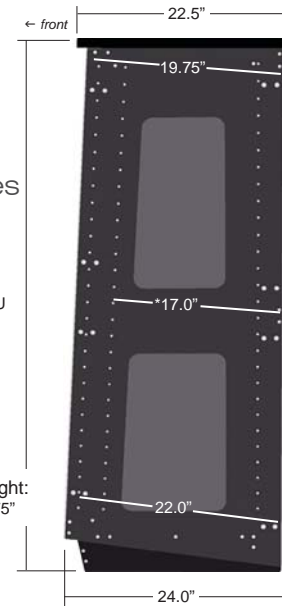

Producers Desk

Desk top with one curved side. Black or brushed steel legs, both with locking casters. Depth 16", Height 29".

Width:
 60" \$249.00 *
 80" \$295.00

Directors Table

Desk top with one curved side. Black or brushed steel legs, both with locking casters. Depth 22.5", Height 29".

Width:
 23" \$199.00 *
 44" \$295.00 *
 63" \$329.00 *
 83" \$395.00 (Call for shipping quote.)

Spire rack enclosures feature unique frame panel construction utilizing 19mm thermo-fused MDF for density and stability. Internal frame panels have large pass-throughs between bays and multiple rail locations, pre-drilled to accommodate front and back rail options, and front and back cabinet doors. Back doors are standard on all Spire rack enclosures. Front doors, internal shelves, and rear rails are options available for all 90 and 70 Spire rack enclosures.

*Free Shipping within the continental United States.

Rack Width Dimensions	
Spire 9141, 9281	23.6"
Spire 9142, 9282	43.6"
Spire 9143, 9283	64.0"
Spire 9144, 9284	83.25"
Spire 7141	21.1"
Spire 7142	41.0"

9140 & 7140 Series

Height:
 7140 Series: 33.25"
 9140 Series: 33.75"

9280 Series

28 RU

Height:
 57.75"

* Rack rail set-back position for use with optional front door accessory.