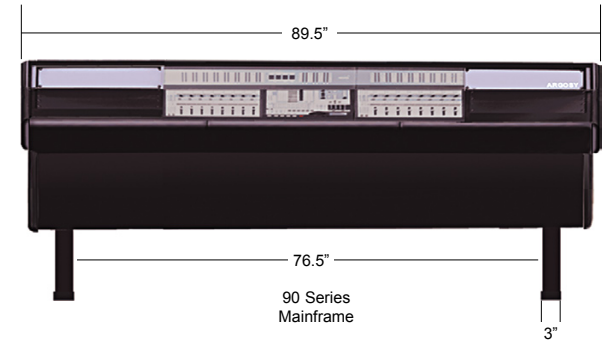

90 Series	A height	B height	C depth	D depth	E rack sp	F min. depth	G rack sp	H min. depth
for								
Digidesign® Control 24	28.5"	40.5"	42.0"	9.25"	5 sp.	15.25"	7 sp.	6"-14"
Digidesign® ProControl	29.0"	37.5"	44.5"	15.25"	8 sp.	15.5"	2 sp.	11.75"
Mackie® 8 bus	28.5"	37.5"	44.5"	15.25"	8 sp.	14.25"	3 sp.	14.25"
Mackie® D8B	28.5"	37.5"	42.0"	15.25"	6 sp.	15.75"	2 sp.	11.0"
Mackie® DXB	29.0"	37.5"	44.5"	15.25"	3 sp.	16.0"	6 sp.	8.25"
Panasonic® DA-7	28.5"	40.5"	42.0"	13.5"	7 sp.	15.25"	4 sp.	14.0"
Sony® DMX-R100	29.5"	43.7"	42.0"	13.0"	4 sp.	15.5"	5 sp.	10.5"
SoundCraft® Ghost	29.5"	37.0"	44.5"	14.0"	8 sp.	15.25"	2 sp.	13.25"
Tascam® DM24	28.5"	40.5"	42.0"	9.25"	5 sp.	15.25"	7 sp.	6"-14"
Tascam® DM3200/DM4800	28.5"	41.5"	47.0"	13.0"	10 sp.	15.75"	3 sp.	12.0"
Tascam® FW1884	28.5"	37.5"	42.0"	15.25"	6 sp.	15.75"	2 sp.	11.0"
Yamaha® DM2000	29.0"	41.0"	50.0"	11.75"	11 sp.	15.75"	3 sp.	10.75"
Yamaha® O2R/O2R.96	29.5"	41.0"	47.0"	10.00"	11 sp.	16.0"	3 sp.	9.0"

70/90 Series for Digidesign DXB

Rack Depth Restrictions

1. 360mm / 14.25"
2. 365mm / 14.38"
3. 370mm / 14.63"
4. 440mm / 17.25"
5. 485mm / 19.20"
6. 205mm / 8.20"
7. 205mm / 8.20"
8. 228mm / 9.00"
9. 252mm / 10.00"