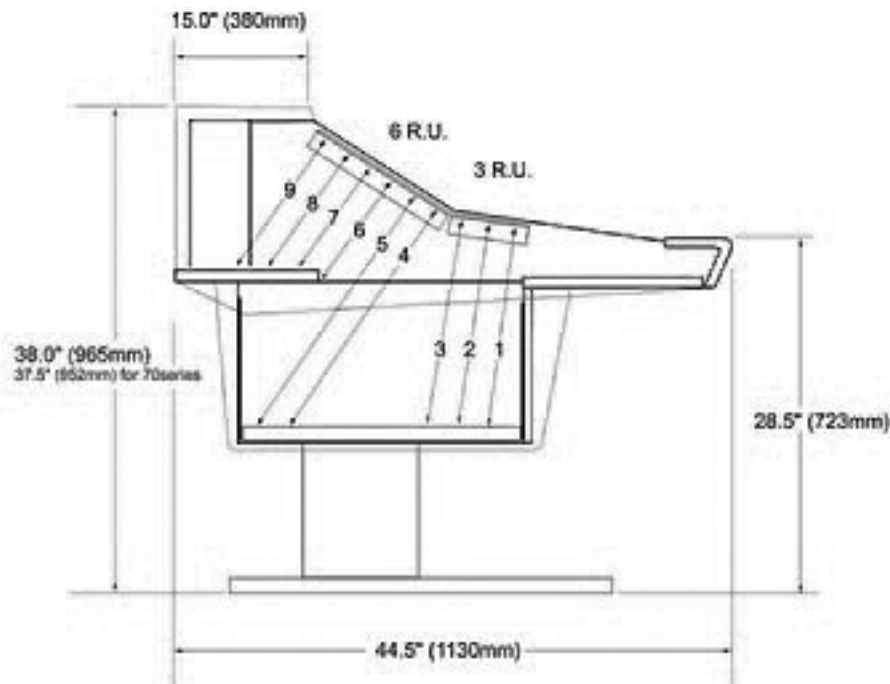

90 Series	A height	B height	C depth	D depth	E rack sp	F min. depth	G rack sp	H min. depth
for								
Digidesign® Control 24	28.5"	40.5"	42.0"	9.25"	5 sp.	15.25"	7 sp.	6"-14"
Digidesign® ProControl	29.0"	37.5"	44.5"	15.25"	8 sp.	15.5"	2 sp.	11.75"
Mackie® 8 bus	28.5"	37.5"	44.5"	15.25"	8 sp.	14.25"	3 sp.	14.25"
Mackie® D8B	28.5"	37.5"	42.0"	15.25"	6 sp.	15.75"	2 sp.	11.0"
Mackie® DXB	29.0"	37.5"	44.5"	15.25"	3 sp.	16.0"	6 sp.	8.25"
Panasonic® DA-7	28.5"	40.5"	42.0"	13.5"	7 sp.	15.25"	4 sp.	14.0"
Sony® DMX-R100	29.5"	43.7"	42.0"	13.0"	4 sp.	15.5"	5 sp.	10.5"
SoundCraft® Ghost	29.5"	37.0"	44.5"	14.0"	8 sp.	15.25"	2 sp.	13.25"
Tascam® DM24	28.5"	40.5"	42.0"	9.25"	5 sp.	15.25"	7 sp.	6"-14"
Tascam® DM3200/DM4800	28.5"	41.5"	47.0"	13.0"	10 sp.	15.75"	3 sp.	12.0"
Tascam® FW1884	28.5"	37.5"	42.0"	15.25"	6 sp.	15.75"	2 sp.	11.0"
Yamaha® DM2000	29.0"	41.0"	50.0"	11.75"	11 sp.	15.75"	3 sp.	10.75"
Yamaha® O2R/O2R.96	29.5"	41.0"	47.0"	10.00"	11 sp.	16.0"	3 sp.	9.0"

70/90 Series for Digidesign DXB

Rack Depth Restrictions

1. 360mm / 14.25"
2. 365mm / 14.38"
3. 370mm / 14.63"
4. 440mm / 17.25"
5. 485mm / 19.20"
6. 205mm / 8.20"
7. 205mm / 8.20"
8. 228mm / 9.00"
9. 252mm / 10.00"