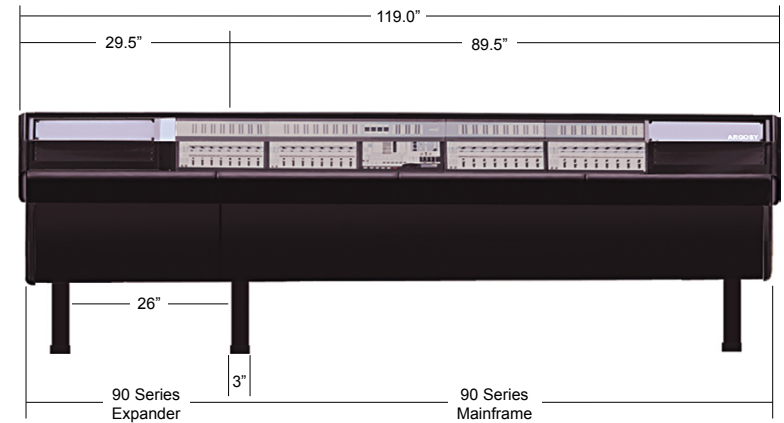

90 Series	A height	B height	C depth	D depth	E rack sp	F min. depth	G rack sp	H min. depth
for								
Digidesign® Control 24	28.5"	40.5"	42.0"	9.25"	5 sp.	15.25"	7 sp.	6"-14"
Digidesign® ProControl	29.0"	37.5"	44.5"	15.25"	8 sp.	15.5"	2 sp.	11.75"
Mackie® 8 bus	28.5"	37.5"	44.5"	15.25"	8 sp.	14.25"	3 sp.	14.25"
Mackie® D8B	28.5"	37.5"	42.0"	15.25"	6 sp.	15.75"	2 sp.	11.0"
Mackie® DXB	29.0"	37.5"	44.5"	15.25"	3 sp.	16.0"	6 sp.	8.25"
Panasonic® DA-7	28.5"	40.5"	42.0"	13.5"	7 sp.	15.25"	4 sp.	14.0"
Sony® DMX-R100	29.5"	43.7"	42.0"	13.0"	4 sp.	15.5"	5 sp.	10.5"
SoundCraft® Ghost	29.5"	37.0"	44.5"	14.0"	8 sp.	15.25"	2 sp.	13.25"
Tascam® DM24	28.5"	40.5"	42.0"	9.25"	5 sp.	15.25"	7 sp.	6"-14"
Tascam® DM3200/DM4800	28.5"	41.5"	47.0"	13.0"	10 sp.	15.75"	3 sp.	12.0"
Tascam® FW1884	28.5"	37.5"	42.0"	15.25"	6 sp.	15.75"	2 sp.	11.0"
Yamaha® DM2000	29.0"	41.0"	50.0"	11.75"	11 sp.	15.75"	3 sp.	10.75"
Yamaha® O2R/O2R.96	29.5"	41.0"	47.0"	10.00"	11 sp.	16.0"	3 sp.	9.0"

70/90 Series for Digidesign DXB

Rack Depth Restrictions

1. 360mm / 14.25"
2. 365mm / 14.38"
3. 370mm / 14.63"
4. 440mm / 17.25"
5. 485mm / 19.20"
6. 205mm / 8.20"
7. 205mm / 8.20"
8. 228mm / 9.00"
9. 252mm / 10.00"