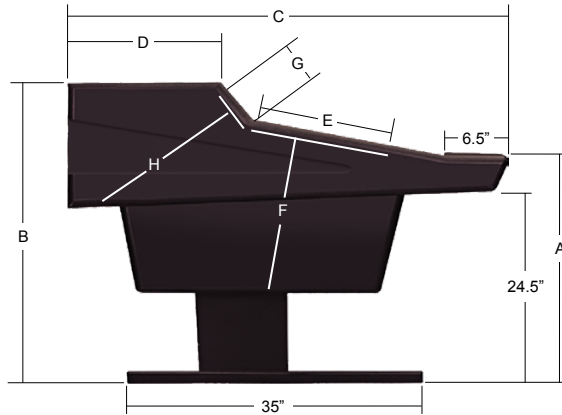

90 Series	A height	B height	C depth	D depth	E rack sp	F min. depth	G rack sp	H min. depth
for								
Digidesign® Control 24	28.5"	40.5"	42.0"	9.25"	5 sp.	15.25"	7 sp.	6"-14"
Digidesign® ProControl	29.0"	37.5"	44.5"	15.25"	8 sp.	15.5"	2 sp.	11.75"
Mackie® 8 bus	28.5"	37.5"	44.5"	15.25"	8 sp.	14.25"	3 sp.	14.25"
Mackie® D8B	28.5"	37.5"	42.0"	15.25"	6 sp.	15.75"	2 sp.	11.0"
Mackie® DXB	29.0"	37.5"	44.5"	15.25"	3 sp.	16.0"	6 sp.	8.25"
Panasonic® DA-7	28.5"	40.5"	42.0"	13.5"	7 sp.	15.25"	4 sp.	14.0"
Sony® DMX-R100	29.5"	43.7"	42.0"	13.0"	4 sp.	15.5"	5 sp.	10.5"
SoundCraft® Ghost	29.5"	37.0"	44.5"	14.0"	8 sp.	15.25"	2 sp.	13.25"
Tascam® DM24	28.5"	40.5"	42.0"	9.25"	5 sp.	15.25"	7 sp.	6"-14"
Tascam® DM3200/DM4800	28.5"	41.5"	47.0"	13.0"	10 sp.	15.75"	3 sp.	12.0"
Tascam® FW1884	28.5"	37.5"	42.0"	15.25"	6 sp.	15.75"	2 sp.	11.0"
Yamaha® DM2000	29.0"	41.0"	50.0"	11.75"	11 sp.	15.75"	3 sp.	10.75"
Yamaha® O2R/O2R.96	29.5"	41.0"	47.0"	10.00"	11 sp.	16.0"	3 sp.	9.0"

70/90 Series for Digidesign DXB

Rack Depth Restrictions

1. 360mm / 14.25"
2. 365mm / 14.38"
3. 370mm / 14.63"
4. 440mm / 17.25"
5. 485mm / 19.20"
6. 205mm / 8.20"
7. 205mm / 8.20"
8. 228mm / 9.00"
9. 252mm / 10.00"