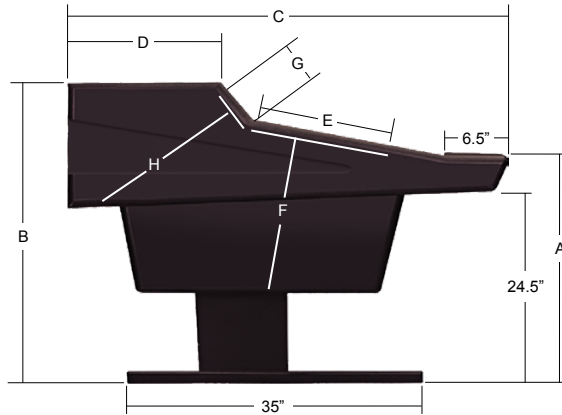

specifications

70 Series Width is 69.2".

	A	B	C	D	E	F	G	H	J	K	L	expandable	Leg Set	End Panels	Armrest segment	Access Lids	M width	Est. Wt. lb.
	height	height	depth	depth	rack sp.	min. depth	min. depth	rack sp.	min. depth	min. depth	int. height							
Digidesign ProControl																		
90PC8, 16, 24, 32	29.0"	37.0"	44.5"	15.5"	8 r.u.	15.5"	18.25"	2 r.u.	17.0"	11.75"	10.125"	yes	1.5 x 3	32mm	3	3	89.5"	380-440#
90PC32E	"	"	"	"	"	"	"	"	"	"	"	"	"	"	4	4	119.5"	560#
Mackie D8B																		
90D8B-RC, RR, 2D8B	28.75"	37.0"	42.0"	15.25"	6 r.u.	15.75"	17.75"	2 r.u.	15.0"	11.0"	10.125"	yes	1.5 x 3	32mm	3	3	89.5"	360-440#
902D8B-R, C	"	"	"	"	"	"	"	"	"	"	"	"	"	"	4	4	119.5"	550-570#
902D8B-RCC	"	"	"	"	"	"	"	"	"	"	"	"	"	"	5	5	149.5"	640#
Mackie 8.bus																		
9024, 32, 48, 56	28.75"	37.0"	44.5"	15.0"	8 r.u.	14.25"	16.25"	3 r.u.	14.25"	15.5"	10.125"	yes	1.5 x 3	32mm	3	3	89.5"	340-430#
9056G	"	"	"	"	"	"	"	"	"	"	"	"	"	"	4	4	119.5"	460-490#
9080G	"	"	"	"	"	"	"	"	"	"	"	"	"	"	5	5	149.5"	640#
Panasonic DA7																		
90-DA7-RR, RRC, 2DA7-R	28.75"	40.125"	42.0"	13.5"	7 r.u.	15.25"	17.5"	4 r.u.	14.0"	15.0"	13.25"	yes	1.5 x 3	32mm	3	3	89.5"	400-430#
902DA7-CCR	"	"	"	"	"	"	"	"	"	"	"	"	"	"	4	4	119.5"	490#
SoundCraft Ghost																		
90G24, 32	29.5"	37.0"	44.5"	14.0"	8 r.u.	15.25"	17.25"	2 r.u.	13.25"	13.5"	10.125"	yes	1.5 x 3	32mm	3	3	89.5"	360-430#
90G56E	"	"	"	"	"	"	"	"	"	"	"	"	"	"	4	4	119.5"	500#
Yamaha O2R																		
90102R, 202R	29.0"	40.125"	44.5"	11.25"	10 r.u.	15.75"	18.0"	3 r.u.	10.5"	11.0"	13.25"	yes	1.5 x 3	32mm	3	3	89.5"	380-430#
90202RG, 302RG	"	"	"	"	"	"	"	"	"	"	"	"	"	"	4	4	119.5"	500-560#