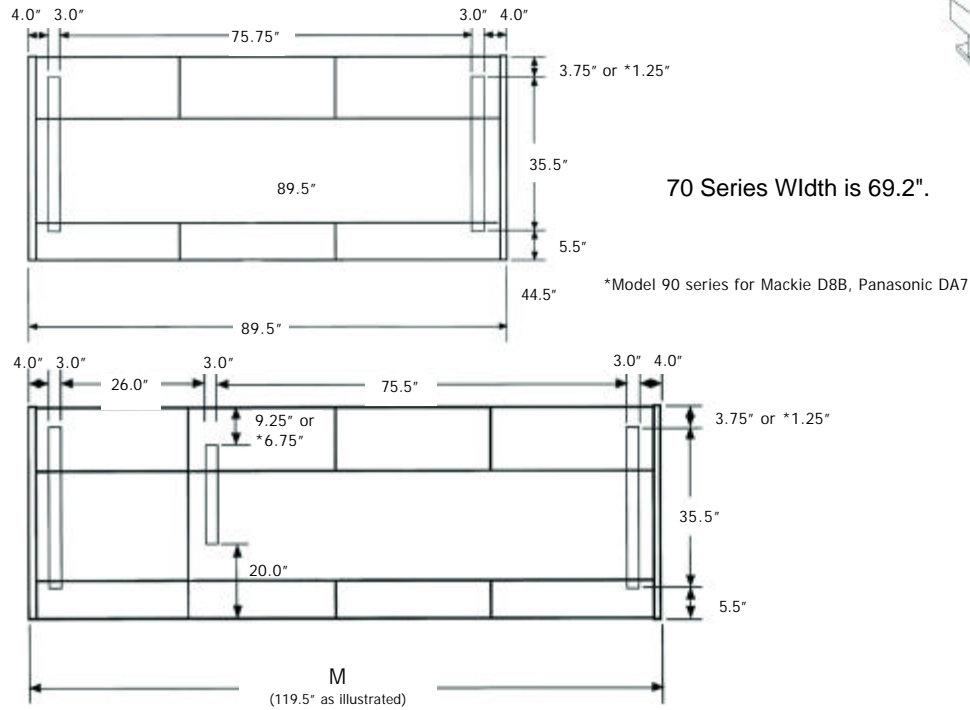

specifications

70 Series Width is 69.2".

	A	B	C	D	E	F	G	H	J	K	L	expandable	Leg Set	End Panels	Armrest segment	Access Lids	M width	Est. Wt. lb.
	height	height	depth	depth	rack sp.	min. depth	min. depth	rack sp.	min. depth	min. depth	int. height							
Digidesign ProControl																		
90PC8, 16, 24, 32	29.0"	37.0"	44.5"	15.5"	8 r.u.	15.5"	18.25"	2 r.u.	17.0"	11.75"	10.125"	yes	1.5 x 3	32mm	3	3	89.5"	380-440#
90PC32E	"	"	"	"	"	"	"	"	"	"	"	"	"	"	4	4	119.5"	560#
Mackie D8B																		
90D8B-RC, RR, 2D8B	28.75"	37.0"	42.0"	15.25"	6 r.u.	15.75"	17.75"	2 r.u.	15.0"	11.0"	10.125"	yes	1.5 x 3	32mm	3	3	89.5"	360-440#
902D8B-R, C	"	"	"	"	"	"	"	"	"	"	"	"	"	"	4	4	119.5"	550-570#
902D8B-RCC	"	"	"	"	"	"	"	"	"	"	"	"	"	"	5	5	149.5"	640#
Mackie 8.bus																		
9024, 32, 48, 56	28.75"	37.0"	44.5"	15.0"	8 r.u.	14.25"	16.25"	3 r.u.	14.25"	15.5"	10.125"	yes	1.5 x 3	32mm	3	3	89.5"	340-430#
9056G	"	"	"	"	"	"	"	"	"	"	"	"	"	"	4	4	119.5"	460-490#
9080G	"	"	"	"	"	"	"	"	"	"	"	"	"	"	5	5	149.5"	640#
Panasonic DA7																		
90-DA7-RR, RRC, 2DA7-R	28.75"	40.125"	42.0"	13.5"	7 r.u.	15.25"	17.5"	4 r.u.	14.0"	15.0"	13.25"	yes	1.5 x 3	32mm	3	3	89.5"	400-430#
902DA7-CCR	"	"	"	"	"	"	"	"	"	"	"	"	"	"	4	4	119.5"	490#
SoundCraft Ghost																		
90G24, 32	29.5"	37.0"	44.5"	14.0"	8 r.u.	15.25"	17.25"	2 r.u.	13.25"	13.5"	10.125"	yes	1.5 x 3	32mm	3	3	89.5"	360-430#
90G56E	"	"	"	"	"	"	"	"	"	"	"	"	"	"	4	4	119.5"	500#
Yamaha O2R																		
90102R, 202R	29.0"	40.125"	44.5"	11.25"	10 r.u.	15.75"	18.0"	3 r.u.	10.5"	11.0"	13.25"	yes	1.5 x 3	32mm	3	3	89.5"	380-430#
90202RG, 302RG	"	"	"	"	"	"	"	"	"	"	"	"	"	"	4	4	119.5"	500-560#