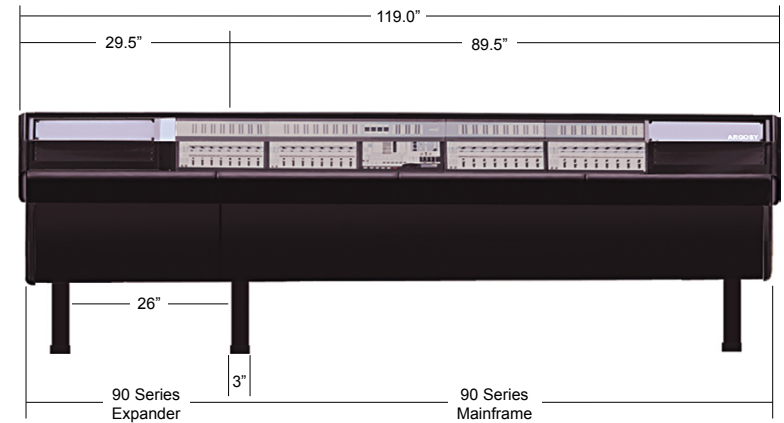

specifications

70 Series Width is 69.2".

	A	B	C	D	E	F	G	H	J	K	L	expandable	Leg Set	End Panels	Armrest segment	Access Lids	M width	Est. Wt. lb.
	height	height	depth	depth	rack sp.	min. depth	min. depth	rack sp.	min. depth	min. depth	int. height							
Digidesign ProControl																		
90PC8, 16, 24, 32	29.0"	37.0"	44.5"	15.5"	8 r.u.	15.5"	18.25"	2 r.u.	17.0"	11.75"	10.125"	yes	1.5 x 3	32mm	3	3	89.5"	380-440#
90PC32E	"	"	"	"	"	"	"	"	"	"	"	"	"	"	4	4	119.5"	560#
Mackie D8B																		
90D8B-RC, RR, 2D8B	28.75"	37.0"	42.0"	15.25"	6 r.u.	15.75"	17.75"	2 r.u.	15.0"	11.0"	10.125"	yes	1.5 x 3	32mm	3	3	89.5"	360-440#
902D8B-R, C	"	"	"	"	"	"	"	"	"	"	"	"	"	"	4	4	119.5"	550-570#
902D8B-RCC	"	"	"	"	"	"	"	"	"	"	"	"	"	"	5	5	149.5"	640#
Mackie 8.bus																		
9024, 32, 48, 56	28.75"	37.0"	44.5"	15.0"	8 r.u.	14.25"	16.25"	3 r.u.	14.25"	15.5"	10.125"	yes	1.5 x 3	32mm	3	3	89.5"	340-430#
9056G	"	"	"	"	"	"	"	"	"	"	"	"	"	"	4	4	119.5"	460-490#
9080G	"	"	"	"	"	"	"	"	"	"	"	"	"	"	5	5	149.5"	640#
Panasonic DA7																		
90-DA7-RR, RRC, 2DA7-R	28.75"	40.125"	42.0"	13.5"	7 r.u.	15.25"	17.5"	4 r.u.	14.0"	15.0"	13.25"	yes	1.5 x 3	32mm	3	3	89.5"	400-430#
902DA7-CCR	"	"	"	"	"	"	"	"	"	"	"	"	"	"	4	4	119.5"	490#
SoundCraft Ghost																		
90G24, 32	29.5"	37.0"	44.5"	14.0"	8 r.u.	15.25"	17.25"	2 r.u.	13.25"	13.5"	10.125"	yes	1.5 x 3	32mm	3	3	89.5"	360-430#
90G56E	"	"	"	"	"	"	"	"	"	"	"	"	"	"	4	4	119.5"	500#
Yamaha O2R																		
90102R, 202R	29.0"	40.125"	44.5"	11.25"	10 r.u.	15.75"	18.0"	3 r.u.	10.5"	11.0"	13.25"	yes	1.5 x 3	32mm	3	3	89.5"	380-430#
90202RG, 302RG	"	"	"	"	"	"	"	"	"	"	"	"	"	"	4	4	119.5"	500-560#