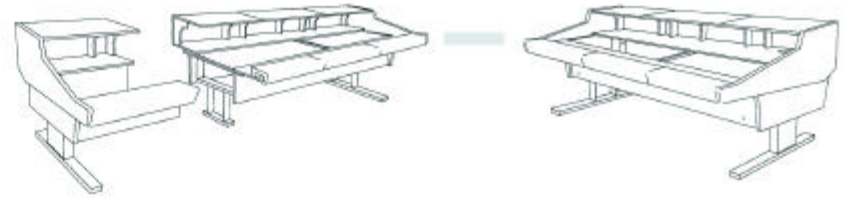

specifications

70 Series Width is 69.2".

	A	B	C	D	E	F	G	H	J	K	L	expandable	Leg Set	End Panels	Armrest segment	Access Lids	M width	Est. Wt. lb.
	height	height	depth	depth	rack sp.	min. depth	min. depth	rack sp.	min. depth	min. depth	int. height							
Digidesign ProControl																		
90PC8, 16, 24, 32	29.0"	37.0"	44.5"	15.5"	8 r.u.	15.5"	18.25"	2 r.u.	17.0"	11.75"	10.125"	yes	1.5 x 3	32mm	3	3	89.5"	380-440#
90PC32E	"	"	"	"	"	"	"	"	"	"	"	"	"	"	4	4	119.5"	560#
Mackie D8B																		
90D8B-RC, RR, 2D8B	28.75"	37.0"	42.0"	15.25"	6 r.u.	15.75"	17.75"	2 r.u.	15.0"	11.0"	10.125"	yes	1.5 x 3	32mm	3	3	89.5"	360-440#
902D8B-R, C	"	"	"	"	"	"	"	"	"	"	"	"	"	"	4	4	119.5"	550-570#
902D8B-RCC	"	"	"	"	"	"	"	"	"	"	"	"	"	"	5	5	149.5"	640#
Mackie 8.bus																		
9024, 32, 48, 56	28.75"	37.0"	44.5"	15.0"	8 r.u.	14.25"	16.25"	3 r.u.	14.25"	15.5"	10.125"	yes	1.5 x 3	32mm	3	3	89.5"	340-430#
9056G	"	"	"	"	"	"	"	"	"	"	"	"	"	"	4	4	119.5"	460-490#
9080G	"	"	"	"	"	"	"	"	"	"	"	"	"	"	5	5	149.5"	640#
Panasonic DA7																		
90-DA7-RR, RRC, 2DA7-R	28.75"	40.125"	42.0"	13.5"	7 r.u.	15.25"	17.5"	4 r.u.	14.0"	15.0"	13.25"	yes	1.5 x 3	32mm	3	3	89.5"	400-430#
902DA7-CCR	"	"	"	"	"	"	"	"	"	"	"	"	"	"	4	4	119.5"	490#
SoundCraft Ghost																		
90G24, 32	29.5"	37.0"	44.5"	14.0"	8 r.u.	15.25"	17.25"	2 r.u.	13.25"	13.5"	10.125"	yes	1.5 x 3	32mm	3	3	89.5"	360-430#
90G56E	"	"	"	"	"	"	"	"	"	"	"	"	"	"	4	4	119.5"	500#
Yamaha O2R																		
90102R, 202R	29.0"	40.125"	44.5"	11.25"	10 r.u.	15.75"	18.0"	3 r.u.	10.5"	11.0"	13.25"	yes	1.5 x 3	32mm	3	3	89.5"	380-430#
90202RG, 302RG	"	"	"	"	"	"	"	"	"	"	"	"	"	"	4	4	119.5"	500-560#