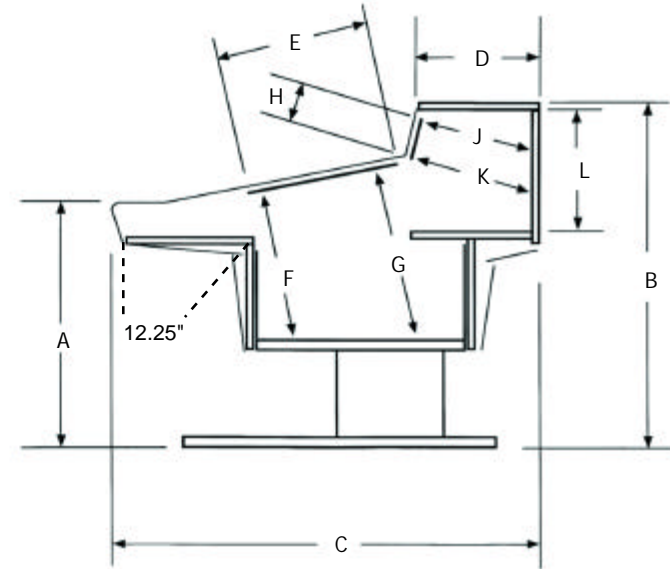

specifications

70 Series Width is 69.2".

	A	B	C	D	E	F	G	H	J	K	L	expandable	Leg Set	End Panels	Armrest segment	Access Lids	M width	Est. Wt. lb.
	height	height	depth	depth	rack sp.	min. depth	min. depth	rack sp.	min. depth	min. depth	int. height							
Digidesign ProControl																		
90PC8, 16, 24, 32	29.0"	37.0"	44.5"	15.5"	8 r.u.	15.5"	18.25"	2 r.u.	17.0"	11.75"	10.125"	yes	1.5 x 3	32mm	3	3	89.5"	380-440#
90PC32E	"	"	"	"	"	"	"	"	"	"	"	"	"	"	4	4	119.5"	560#
Mackie D8B																		
90D8B-RC, RR, 2D8B	28.75"	37.0"	42.0"	15.25"	6 r.u.	15.75"	17.75"	2 r.u.	15.0"	11.0"	10.125"	yes	1.5 x 3	32mm	3	3	89.5"	360-440#
902D8B-R, C	"	"	"	"	"	"	"	"	"	"	"	"	"	"	4	4	119.5"	550-570#
902D8B-RCC	"	"	"	"	"	"	"	"	"	"	"	"	"	"	5	5	149.5"	640#
Mackie 8.bus																		
9024, 32, 48, 56	28.75"	37.0"	44.5"	15.0"	8 r.u.	14.25"	16.25"	3 r.u.	14.25"	15.5"	10.125"	yes	1.5 x 3	32mm	3	3	89.5"	340-430#
9056G	"	"	"	"	"	"	"	"	"	"	"	"	"	"	4	4	119.5"	460-490#
9080G	"	"	"	"	"	"	"	"	"	"	"	"	"	"	5	5	149.5"	640#
Panasonic DA7																		
90-DA7-RR, RRC, 2DA7-R	28.75"	40.125"	42.0"	13.5"	7 r.u.	15.25"	17.5"	4 r.u.	14.0"	15.0"	13.25"	yes	1.5 x 3	32mm	3	3	89.5"	400-430#
902DA7-CCR	"	"	"	"	"	"	"	"	"	"	"	"	"	"	4	4	119.5"	490#
SoundCraft Ghost																		
90G24, 32	29.5"	37.0"	44.5"	14.0"	8 r.u.	15.25"	17.25"	2 r.u.	13.25"	13.5"	10.125"	yes	1.5 x 3	32mm	3	3	89.5"	360-430#
90G56E	"	"	"	"	"	"	"	"	"	"	"	"	"	"	4	4	119.5"	500#
Yamaha O2R																		
90102R, 202R	29.0"	40.125"	44.5"	11.25"	10 r.u.	15.75"	18.0"	3 r.u.	10.5"	11.0"	13.25"	yes	1.5 x 3	32mm	3	3	89.5"	380-430#
90202RG, 302RG	"	"	"	"	"	"	"	"	"	"	"	"	"	"	4	4	119.5"	500-560#