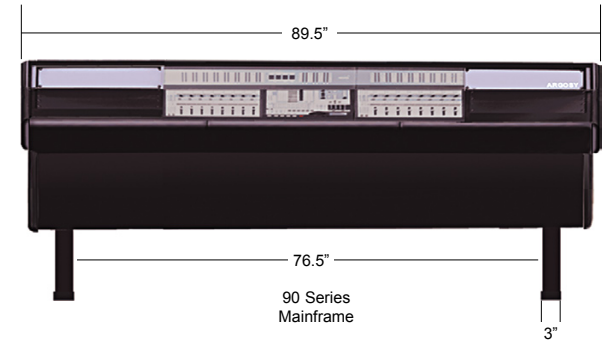

specifications

70 Series Width is 69.2".

	A	B	C	D	E	F	G	H	J	K	L	expandable	Leg Set	End Panels	Armrest segment	Access Lids	M width	Est. Wt. lb.
	height	height	depth	depth	rack sp.	min. depth	min. depth	rack sp.	min. depth	min. depth	int. height							
Digidesign ProControl																		
90PC8, 16, 24, 32	29.0"	37.0"	44.5"	15.5"	8 r.u.	15.5"	18.25"	2 r.u.	17.0"	11.75"	10.125"	yes	1.5 x 3	32mm	3	3	89.5"	380-440#
90PC32E	"	"	"	"	"	"	"	"	"	"	"	"	"	"	4	4	119.5"	560#
Mackie D8B																		
90D8B-RC, RR, 2D8B	28.75"	37.0"	42.0"	15.25"	6 r.u.	15.75"	17.75"	2 r.u.	15.0"	11.0"	10.125"	yes	1.5 x 3	32mm	3	3	89.5"	360-440#
902D8B-R, C	"	"	"	"	"	"	"	"	"	"	"	"	"	"	4	4	119.5"	550-570#
902D8B-RCC	"	"	"	"	"	"	"	"	"	"	"	"	"	"	5	5	149.5"	640#
Mackie 8.bus																		
9024, 32, 48, 56	28.75"	37.0"	44.5"	15.0"	8 r.u.	14.25"	16.25"	3 r.u.	14.25"	15.5"	10.125"	yes	1.5 x 3	32mm	3	3	89.5"	340-430#
9056G	"	"	"	"	"	"	"	"	"	"	"	"	"	"	4	4	119.5"	460-490#
9080G	"	"	"	"	"	"	"	"	"	"	"	"	"	"	5	5	149.5"	640#
Panasonic DA7																		
90-DA7-RR, RRC, 2DA7-R	28.75"	40.125"	42.0"	13.5"	7 r.u.	15.25"	17.5"	4 r.u.	14.0"	15.0"	13.25"	yes	1.5 x 3	32mm	3	3	89.5"	400-430#
902DA7-CCR	"	"	"	"	"	"	"	"	"	"	"	"	"	"	4	4	119.5"	490#
SoundCraft Ghost																		
90G24, 32	29.5"	37.0"	44.5"	14.0"	8 r.u.	15.25"	17.25"	2 r.u.	13.25"	13.5"	10.125"	yes	1.5 x 3	32mm	3	3	89.5"	360-430#
90G56E	"	"	"	"	"	"	"	"	"	"	"	"	"	"	4	4	119.5"	500#
Yamaha O2R																		
90102R, 202R	29.0"	40.125"	44.5"	11.25"	10 r.u.	15.75"	18.0"	3 r.u.	10.5"	11.0"	13.25"	yes	1.5 x 3	32mm	3	3	89.5"	380-430#
90202RG, 302RG	"	"	"	"	"	"	"	"	"	"	"	"	"	"	4	4	119.5"	500-560#