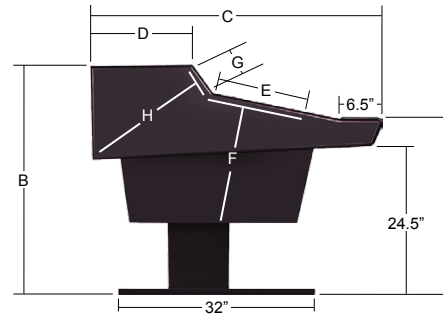

70 SERIES

FEATURES AND TECHNICAL SPECIFICATIONS

70 Series consoles are shipped disassembled for easy installation. Each model design is product specific to achieve the best possible fit. Chassis components are made of 19mm MDF to provide strength and durability with minimal acoustical influence. Open chassis design defeats thermal buildup and permits easy cable access. Enclosed utility area behind meter-bridge separates, conceals, and protects vital gear and cabling. Detachable lids mounted on adjustable hinges and full-length back access panel provide easy access to utility areas. Multiple cable grommets in back main platform provide convenient cabling access. *Free shipping within the continental United States.

Dual lid design allows access to utility areas without having to clear entire bridge.

Most models offer on-board rack space to put crucial outboard gear at your fingertips.

Argosy quality in a smaller, non-expandable format.