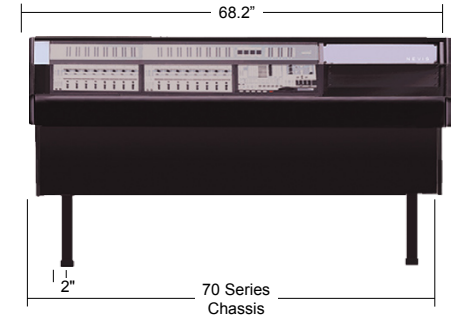

70 SERIES

FEATURES AND TECHNICAL SPECIFICATIONS

70 Series consoles are shipped disassembled for easy installation. Each model design is product specific to achieve the best possible fit. Chassis components are made of 19mm MDF to provide strength and durability with minimal acoustical influence. Open chassis design defeats thermal buildup and permits easy cable access. Enclosed utility area behind meter-bridge separates, conceals, and protects vital gear and cabling. Detachable lids mounted on adjustable hinges and full-length back access panel provide easy access to utility areas. Multiple cable grommets in back main platform provide convenient cabling access. *Free shipping within the continental United States.

Dual lid design allows access to utility areas without having to clear entire bridge.

Most models offer on-board rack space to put crucial outboard gear at your fingertips.

Argosy quality in a smaller, non-expandable format.

Removable back access panel provide access to cabling and equipment.

Enclosed utility area behind meterbridge separates and conceals cabling.

One piece, full length, padded armrest provides comfort for extended hours of use.