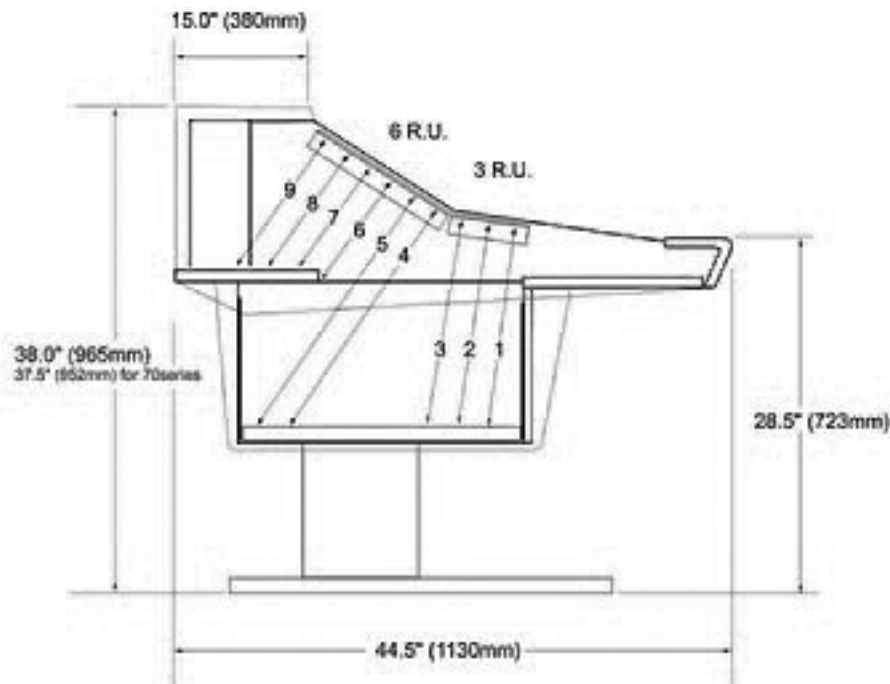

Removable back access panel provide access to cabling and equipment.

Enclosed utility area behind meterbridge separates and conceals cabling.

One piece, full length, padded armrest provides comfort for extended hours of use.

Steel leg assemblies.

Open chassis design defeats thermal buildup and permits easy cabling access.

70 Series for

	A height	B height	C depth	D depth	E rack sp	F min. depth	G rack sp	H min. depth
Digidesign® Control 24	28.5"	40.0"	42.0"	9.25"	5 sp.	15.25"	7 sp.	6"-14"
Digidesign® ProControl	29.0"	37.0"	44.5"	15.25"	8 sp.	15.5"	2 sp.	11.75"
Mackie® 8 bus	28.5"	37.0"	44.5"	15.25"	8 sp.	14.25"	3 sp.	14.25"
Mackie® D8B	28.5"	37.0"	42.0"	15.25"	6 sp.	15.75"	2 sp.	11.0"
Mackie® DXB	29.0"	37.0"	44.5"	15.25"	3 sp.	16.0"	6 sp.	8.25"
Panasonic® DA-7	28.5"	40.0"	42.0"	13.5"	7 sp.	15.25"	4 sp.	14.0"
Sony® DMX-R100	29.5"	37.0"	42.0"	13.0"	4 sp.	15.5"	5 sp.	10.5"
SoundCraft® Ghost	29.5"	37.0"	44.5"	14.0"	8 sp.	15.25"	2 sp.	13.25"
Tascam® DM24	28.5"	40.0"	42.0"	9.25"	5 sp.	15.25"	7 sp.	6"-14"
Tascam® DM3200/DM4800	28.5"	41.0"	47.0"	13.0"	10 sp.	15.75"	3 sp.	12.0"
Tascam® FW1884	28.5"	37.0"	42.0"	15.25"	6 sp.	15.75"	2 sp.	11.0"
Yamaha® DM2000	29.0"	40.5"	50.0"	11.75"	11 sp.	15.75"	3 sp.	10.75"
Yamaha® O2R/O2R.96	29.5"	40.5"	47.0"	10.00"	11 sp.	16.0"	3 sp.	9.0"

70/90 Series for Digidesign DXB

Rack Depth Restrictions

1. 360mm / 14.25"
2. 365mm / 14.38"
3. 370mm / 14.63"
4. 440mm / 17.25"
5. 485mm / 19.20"
6. 205mm / 8.20"
7. 205mm / 8.20"
8. 228mm / 9.00"
9. 252mm / 10.00"