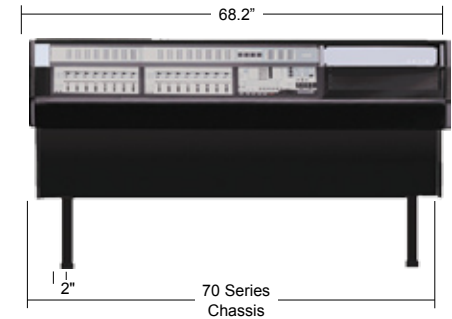

## FEATURES AND TECHNICAL SPECIFICATIONS

**70 Series** consoles are shipped disassembled for easy installation. Each model design is product specific to achieve the best possible fit. Chassis components are made of 19mm MDF to provide strength and durability with minimal acoustical influence. Open chassis design defeats thermal buildup and permits easy cable access. Enclosed utility area behind meter-bridge separates, conceals, and protects vital gear and cabling. Detachable lids mounted on adjustable hinges and full-length back access panel provide easy access to utility areas. Multiple cable grommets in back main platform provide convenient cabling access. \*Free shipping within the continental United States.

Dual lid design allows access to utility areas without having to clear entire bridge.

Most models offer on-board rack space to put crucial outboard gear at your fingertips.

Argosy quality in a smaller, non-expandable format.