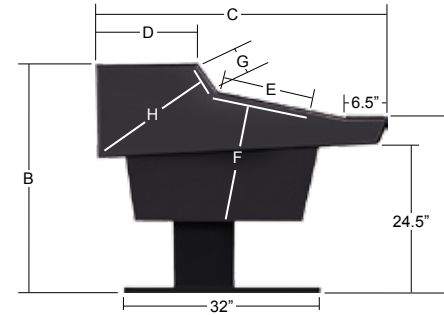

## FEATURES AND TECHNICAL SPECIFICATIONS

**70 Series** consoles are shipped disassembled for easy installation. Each model design is product specific to achieve the best possible fit. Chassis components are made of 19mm MDF to provide strength and durability with minimal acoustical influence. Open chassis design defeats thermal buildup and permits easy cable access. Enclosed utility area behind meter-bridge separates, conceals, and protects vital gear and cabling. Detachable lids mounted on adjustable hinges and full-length back access panel provide easy access to utility areas. Multiple cable grommets in back main platform provide convenient cabling access. \*Free shipping within the continental United States.

Dual lid design allows access to utility areas without having to clear entire bridge.

Most models offer on-board rack space to put crucial outboard gear at your fingertips.

Argosy quality in a smaller, non-expandable format.